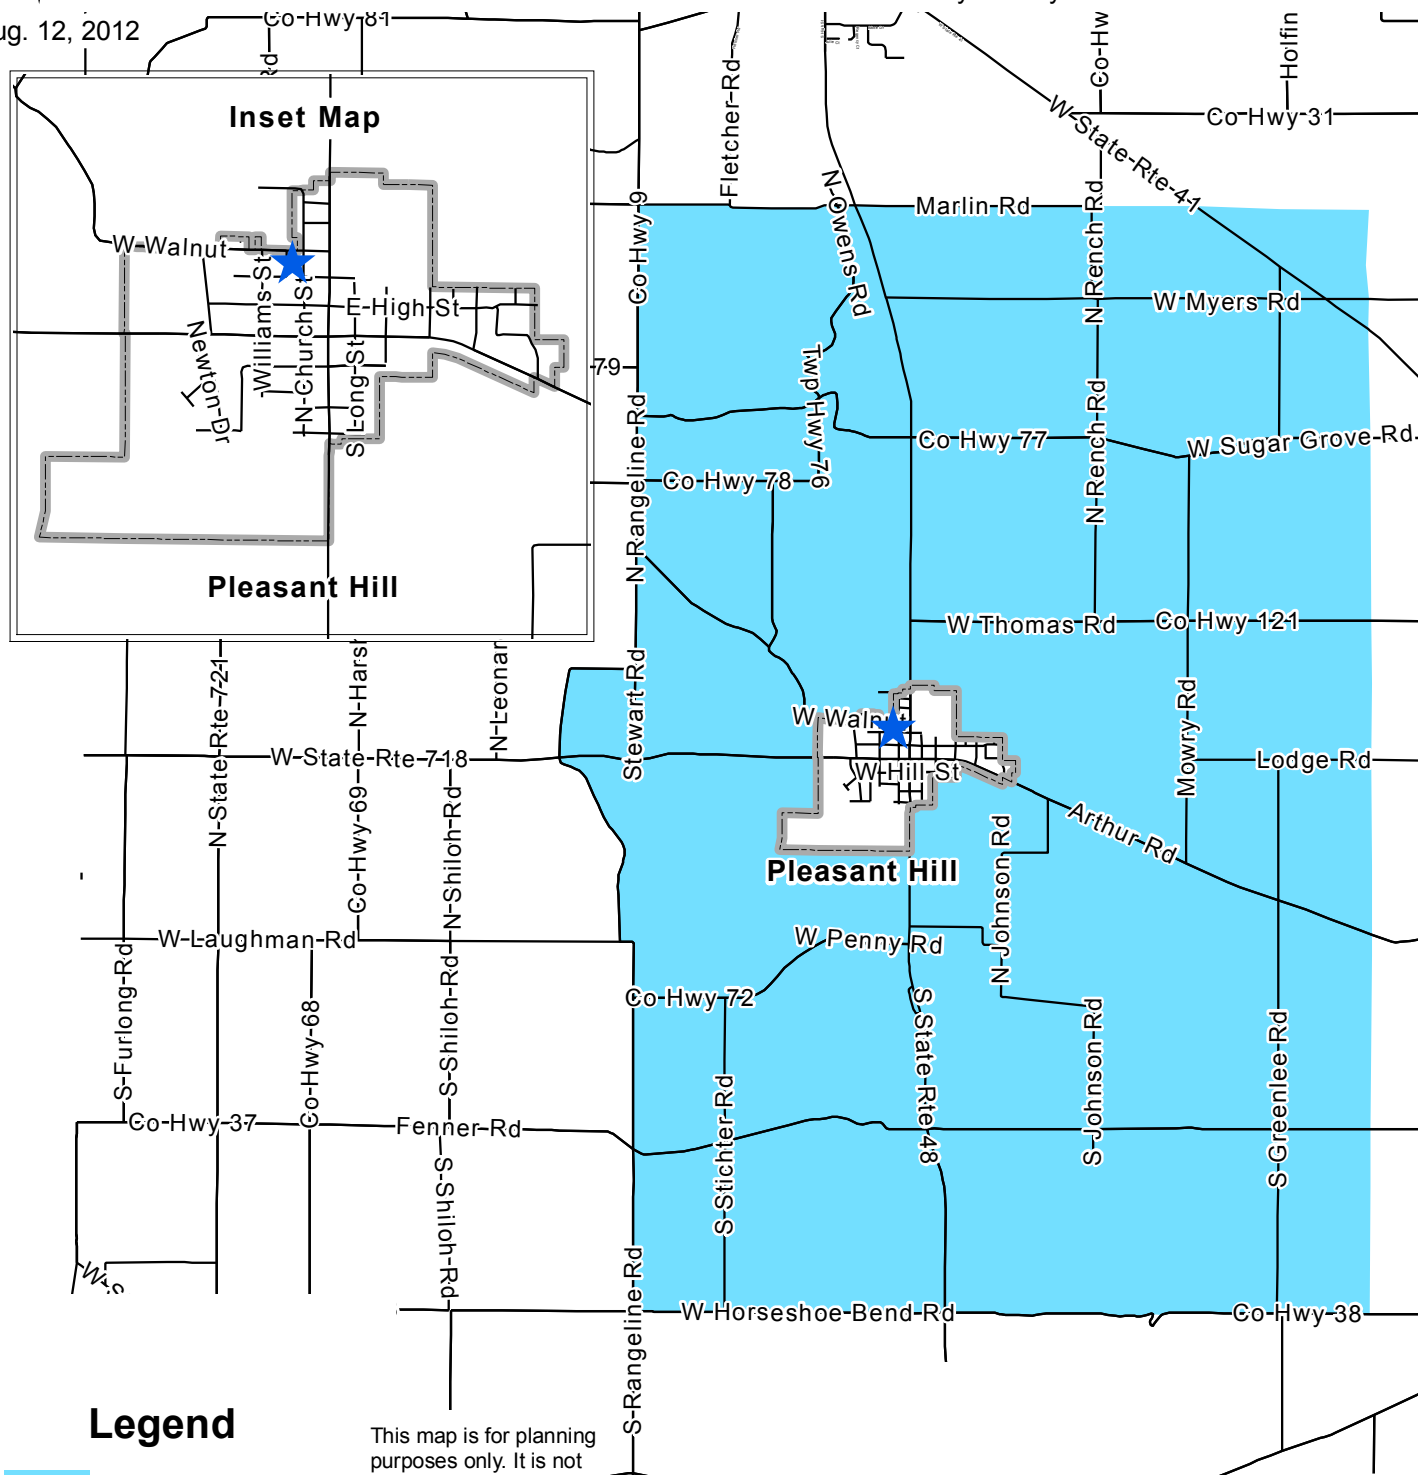

# NEWTON EAST VOTING PRECINCT

Aug. 12, 2012

Shelby County

## Legend

- Newton East
- Pleasant Hill
- Polling Location
- Streets

This map is for planning purposes only. It is not for legal use.

Polling Location: First Brethren Church  
 Address: 210 North Church Street  
 School District: Troy CSD

Miami County Board of Elections  
 Miami County Courthouse  
 215 West Main Street  
 Troy, Ohio 45373