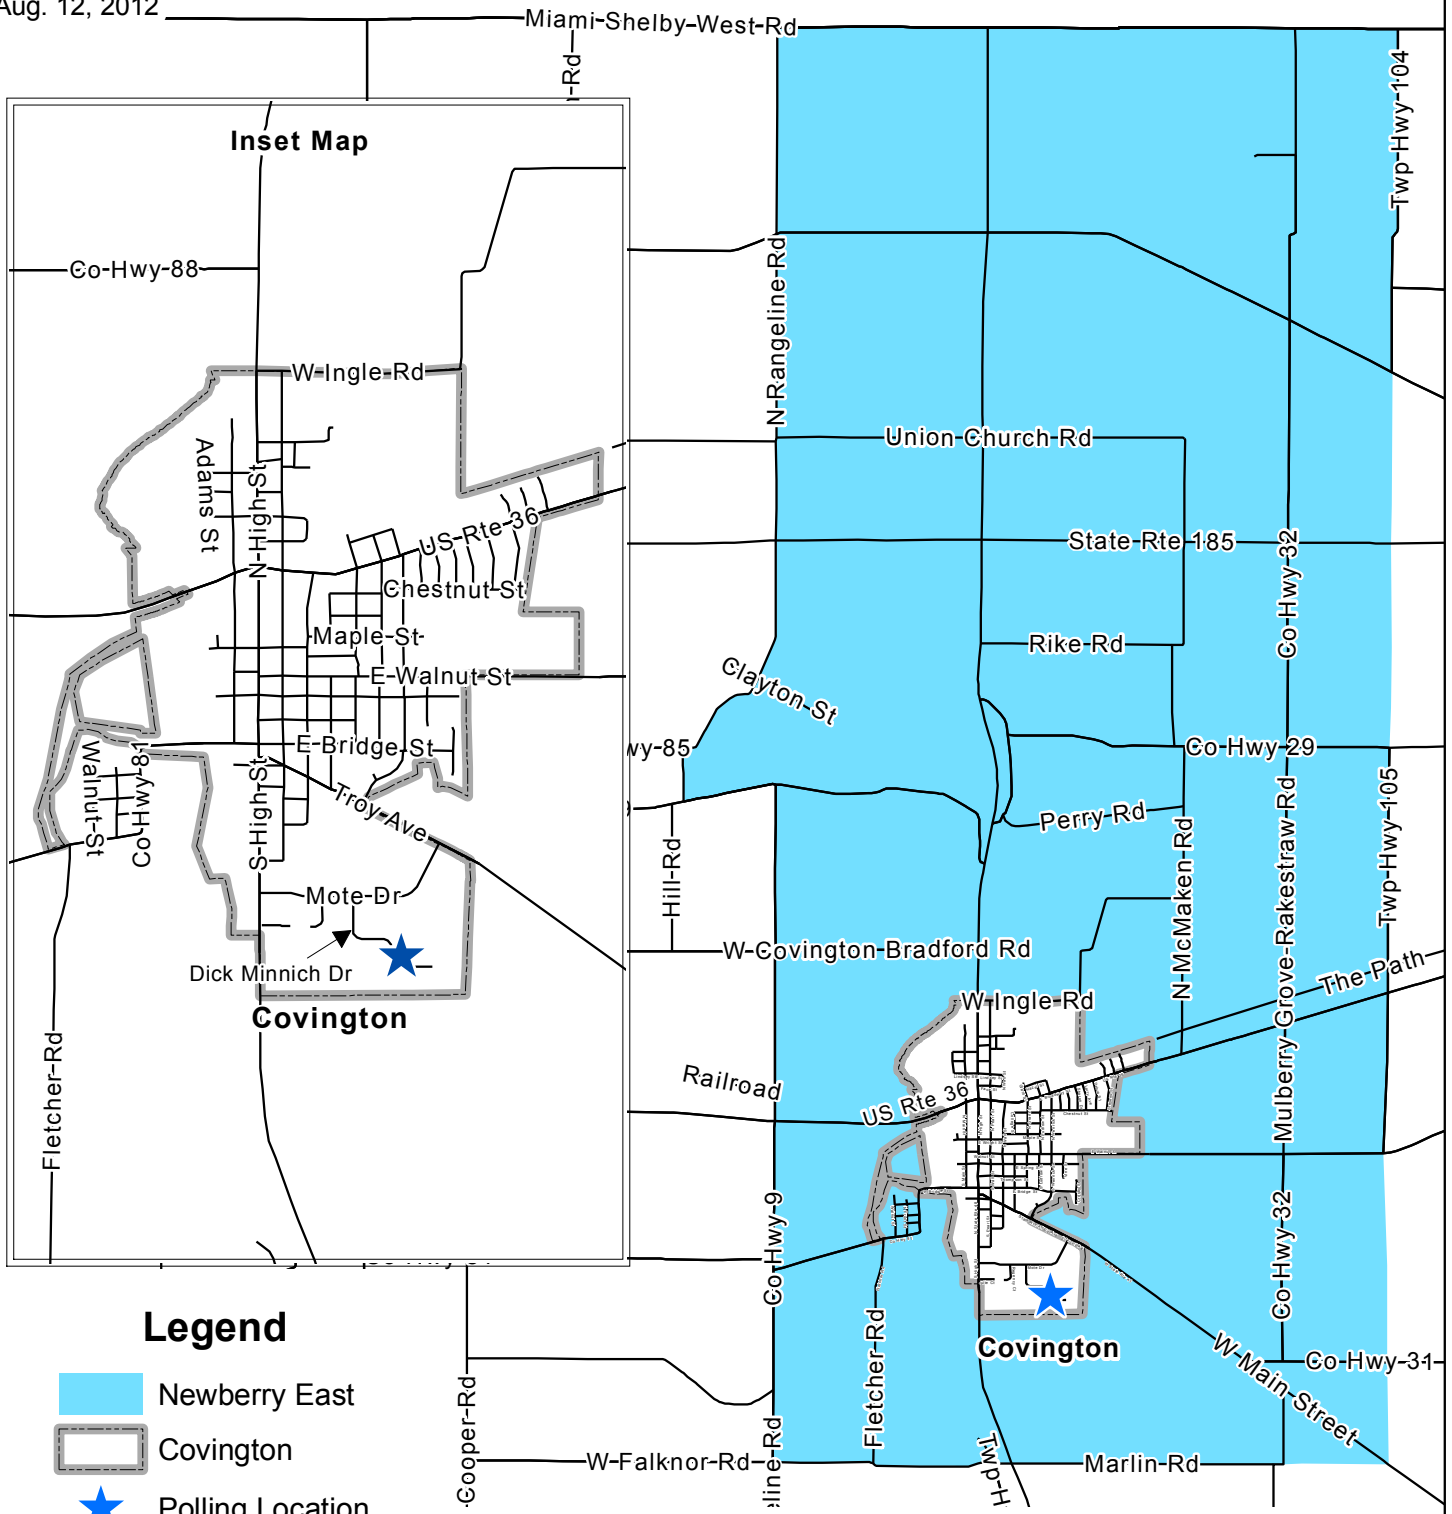

# NEWBERRY EAST VOTING PRECINCT

Aug. 12, 2012

Shelby County

## Legend

- Newberry East
- Covington
- ★ Polling Location
- Streets

Polling Location: Covington Rescue Squad  
 Address: 1000 Dick Minnich Drive  
 School District: Covington EVSD

Miami County Board of Elections  
 Miami County Courthouse  
 215 West Main Street  
 Troy, Ohio 45373

This map is for planning purposes only. It is not for legal use.