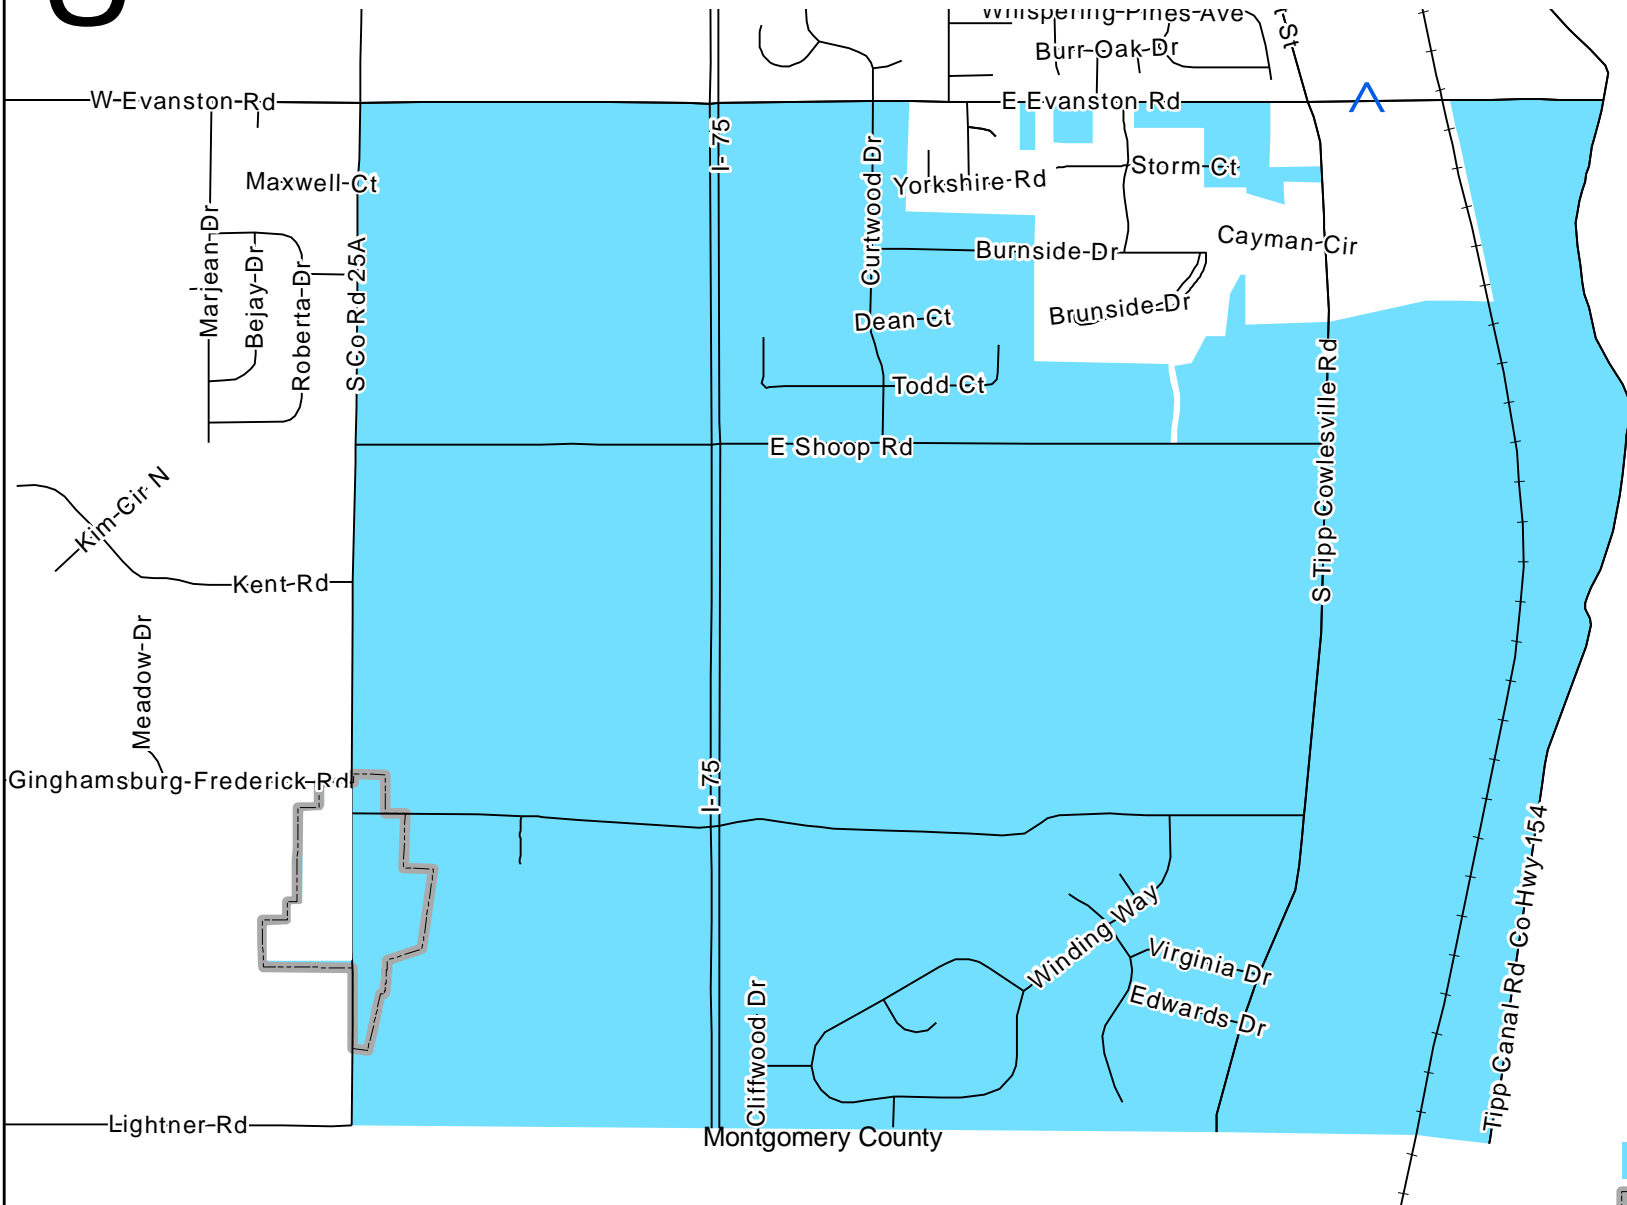

Ü

MONROE SOUTH EAST VOTING PRECINCT

Aug. 12, 2012

This map is for planning purposes only. It is not for legal use.

Miami County Board of Elections
Miami County Courthouse
215 West Main Street
Troy, Ohio 45373

Polling Location: First Baptist Church
Address: 6533 South Tipp Cowlesville
School District: Tipp City EVSD

Legend

- Monroe South East
- Ginghamburg
- Polling Location
- Streets