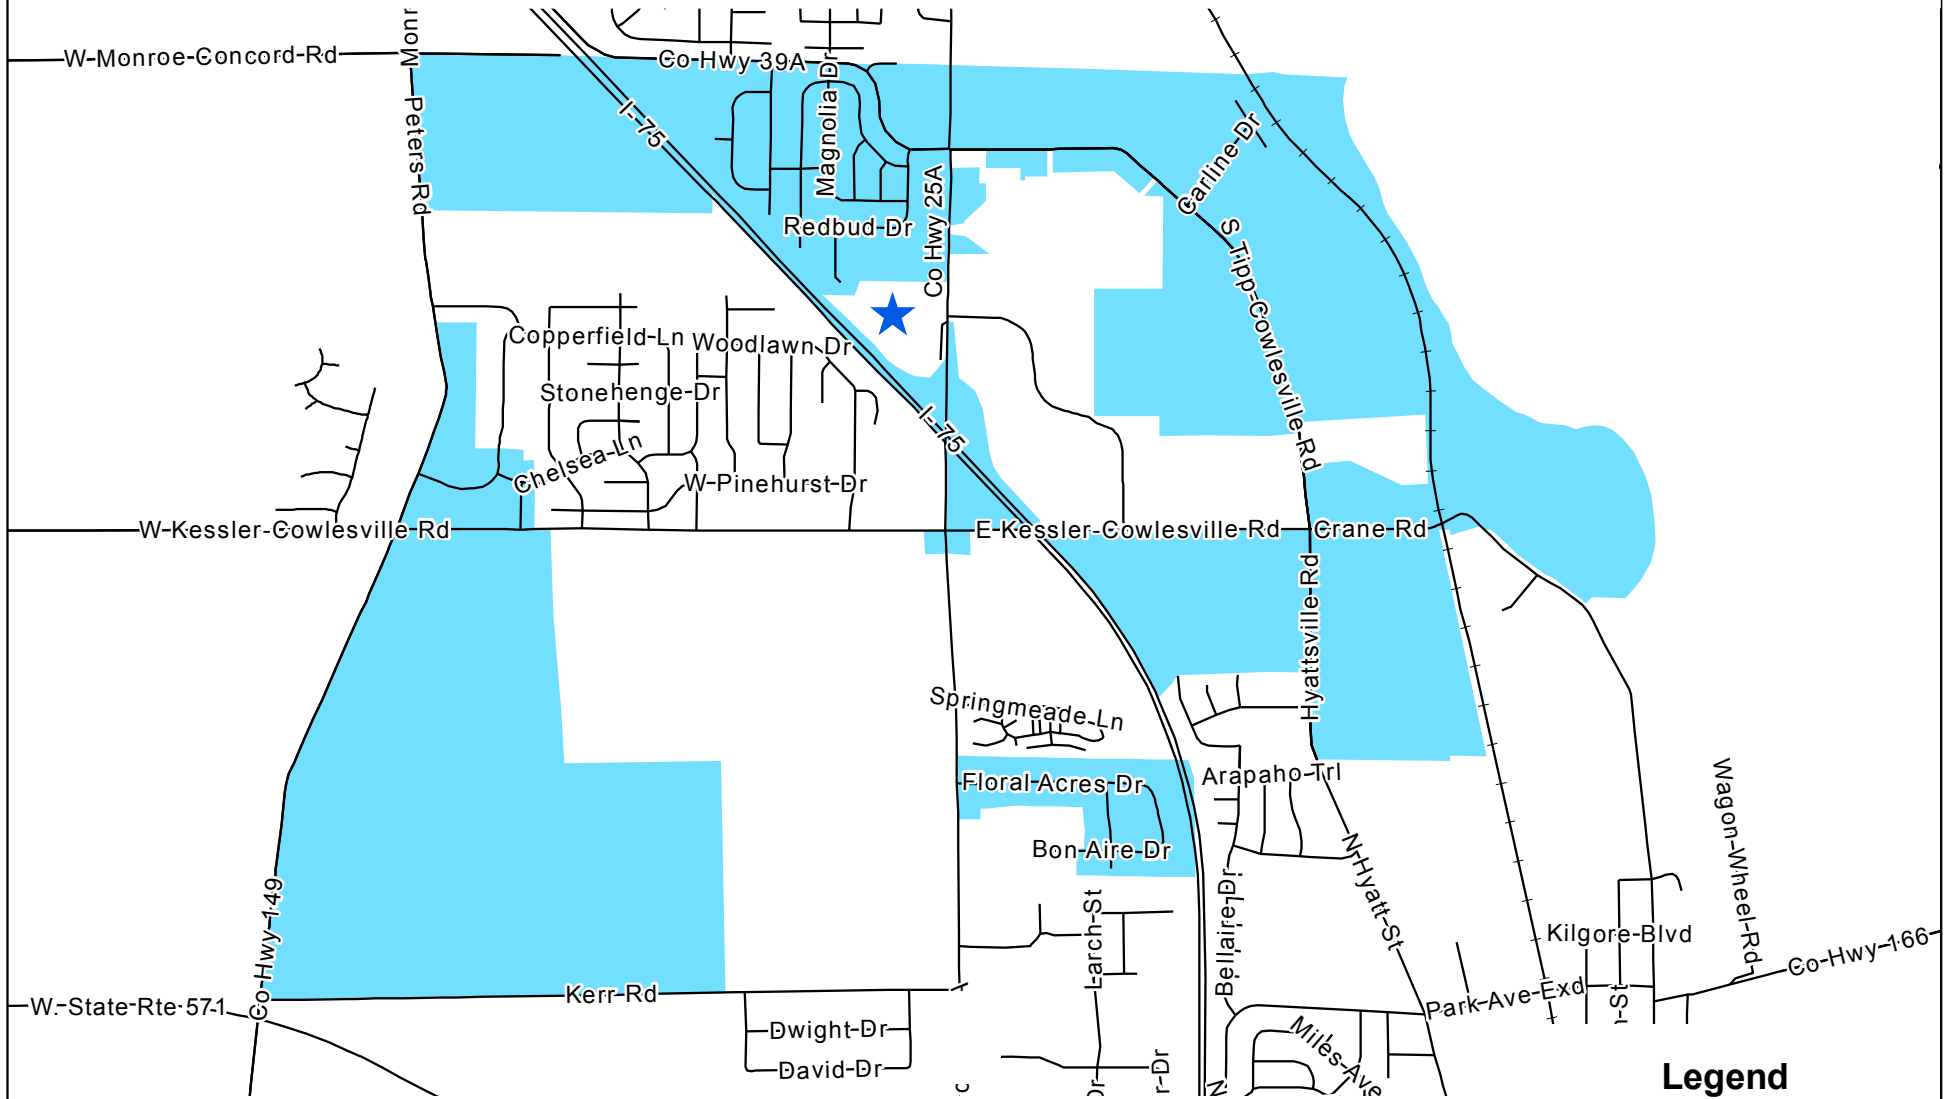

MONROE NORTH EAST VOTING PRECINCT

Aug. 12, 2012

This map is for planning purposes only. It is not for legal use.

Miami County Board of Elections
Miami County Courthouse
215 West Main Street
Troy, Ohio 45373

Polling Location: Dave Arbogast Buick GMC
Address: 3540 South CR 25A
School Districts: Tipp City EVSD

Legend

-  Polling Location
-  Streets
-  Monroe North East