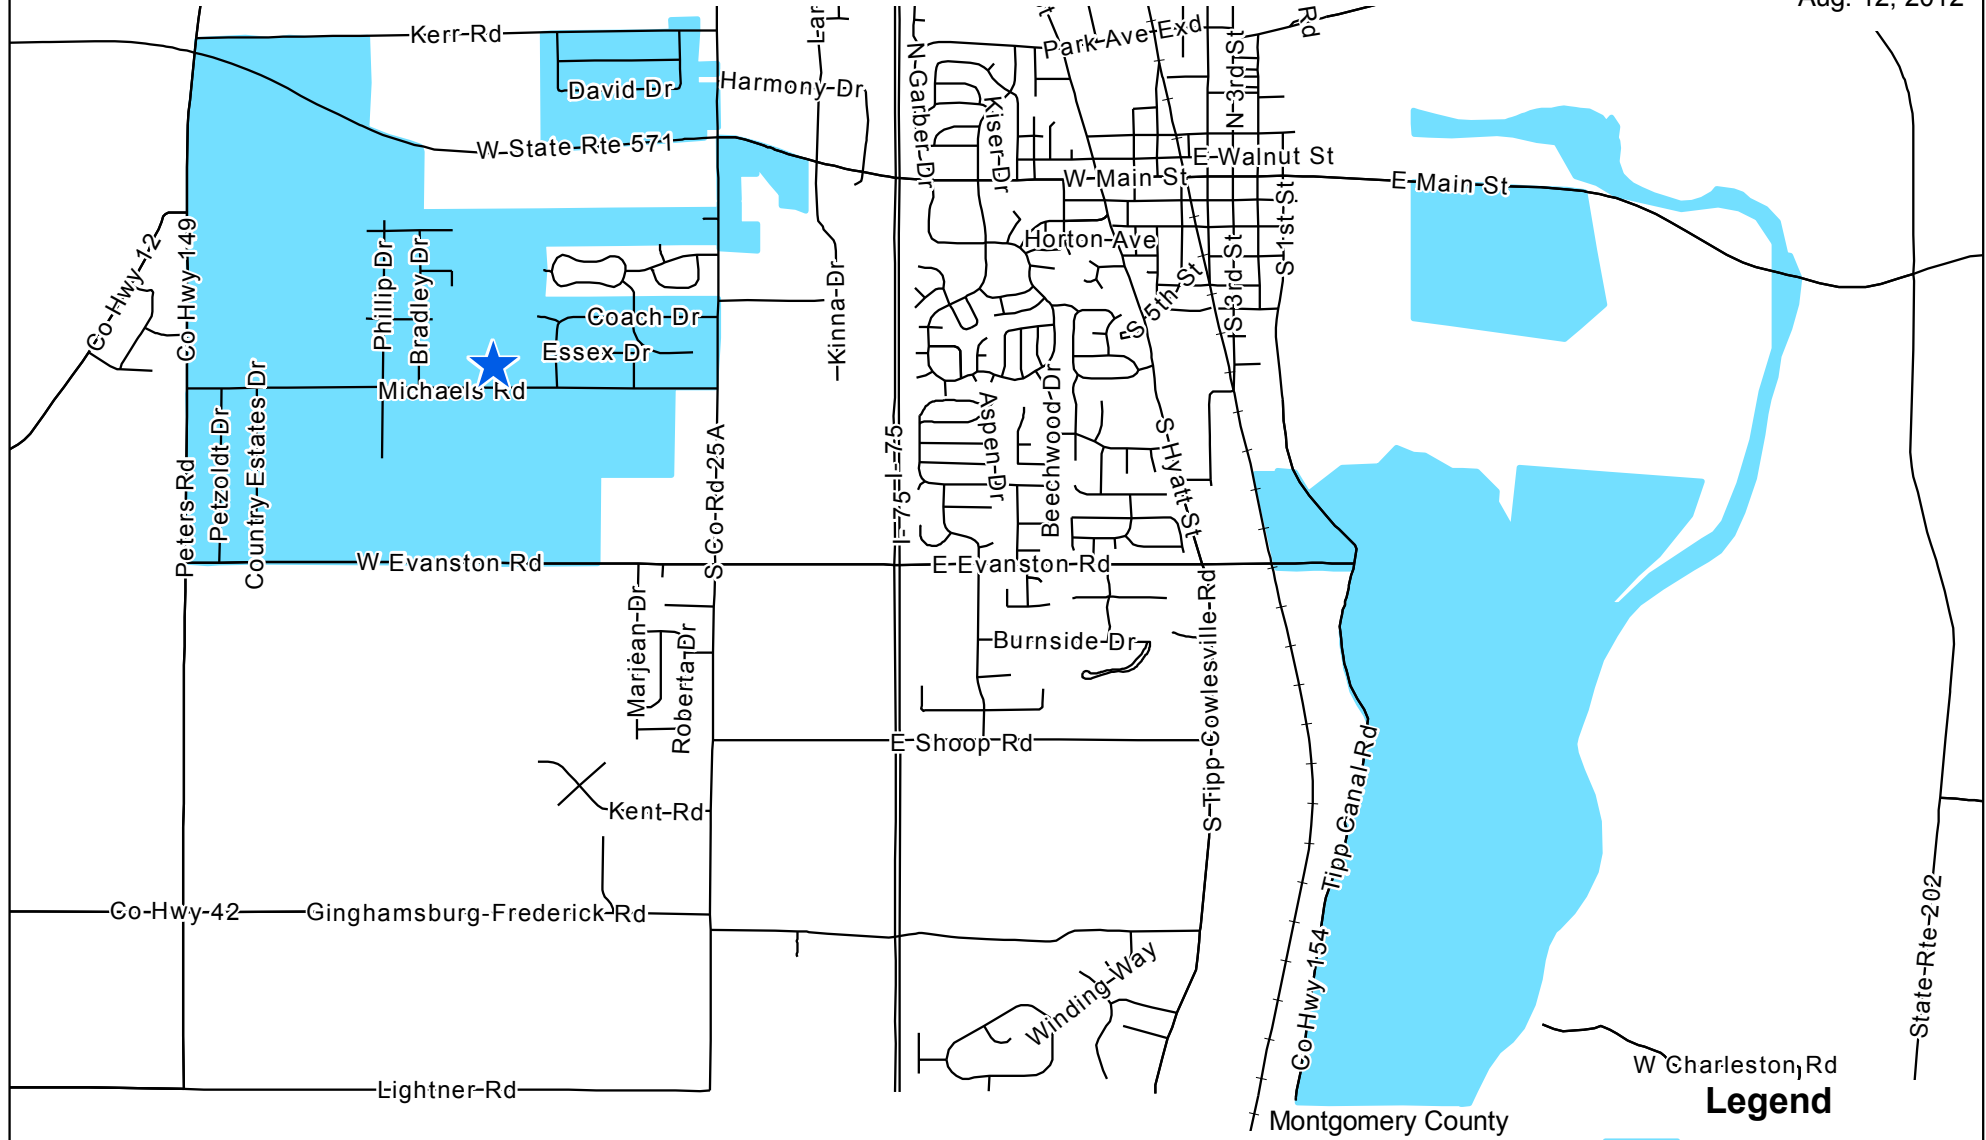

MONROE EAST CENTRAL VOTING PRECINCT

Aug. 12, 2012

- Legend**
- Monroe East Central
 - Polling Location
 - Streets

Miami County Board of Elections
 Miami County Courthouse
 215 West Main Street
 Troy, Ohio 45373

Polling Location: Monroe Township Building
 Address: 655 Michaels Road
 School District: Tipp City EVSD

This map is for planning purposes only. It is not for legal use.