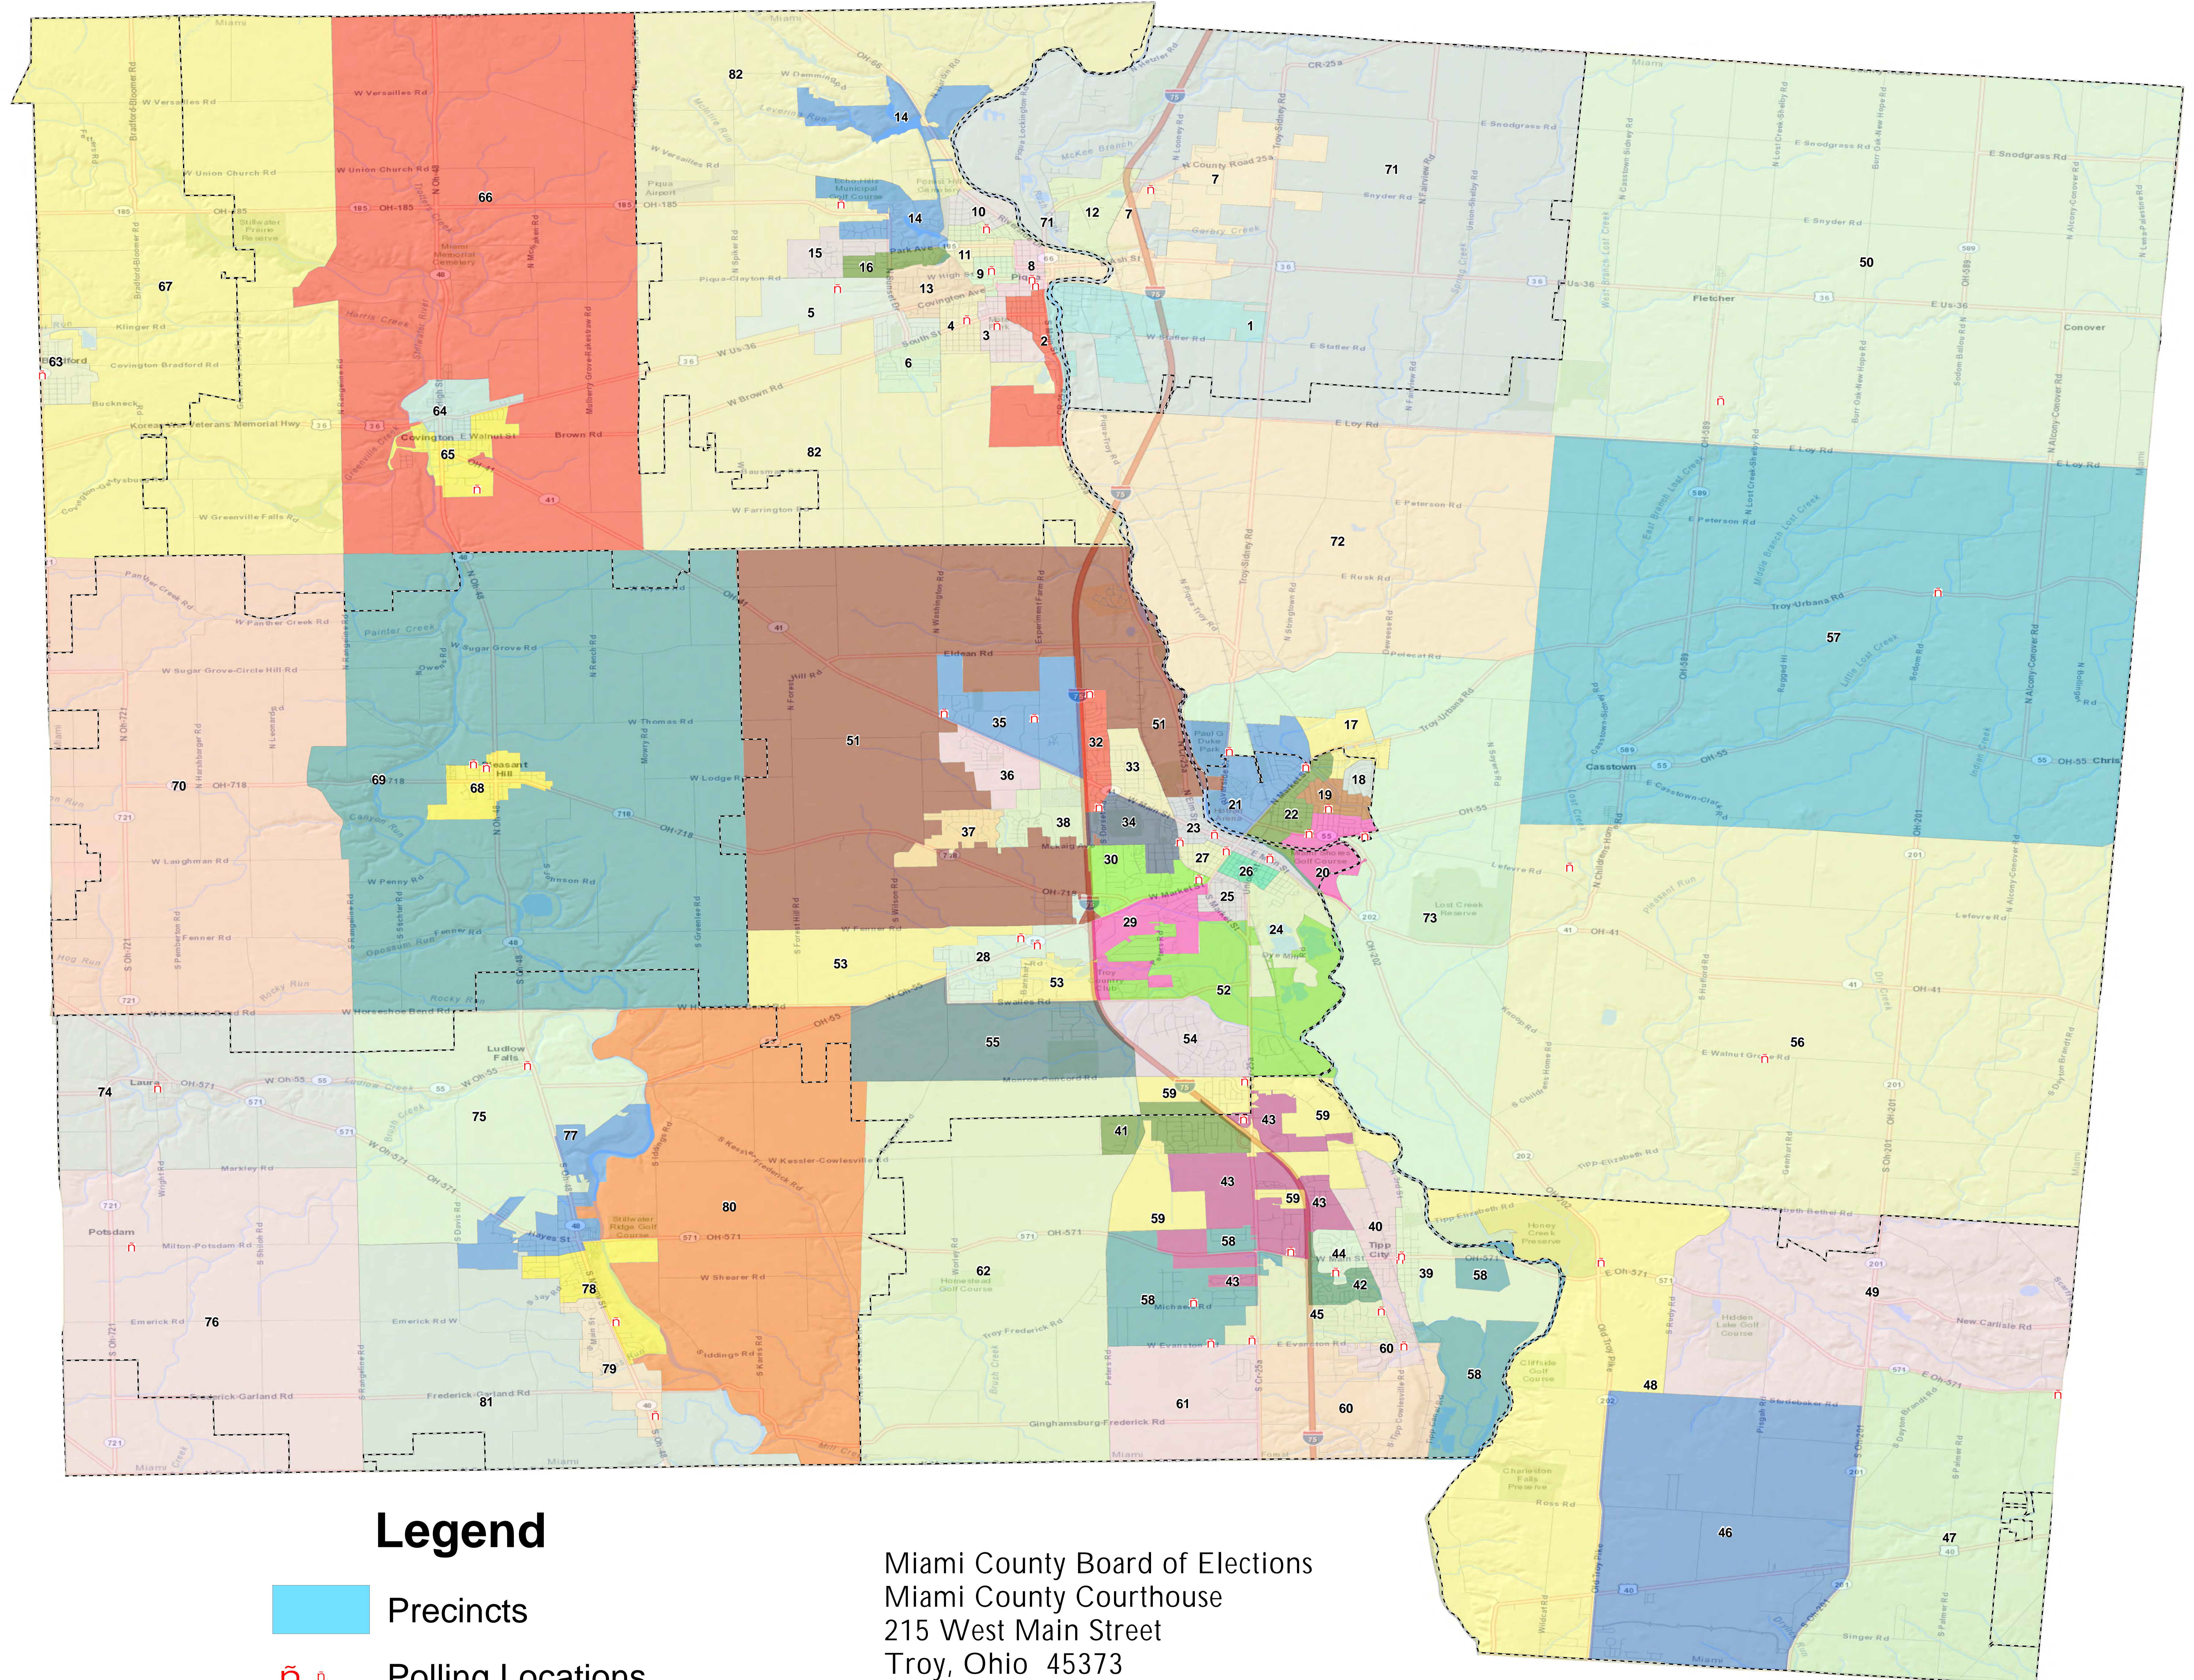

# Miami County Precinct Map

INDEX	PRECINCT
1	PIQUA 1-A
2	PIQUA 1-B/D
3	PIQUA 1-C/E
4	PIQUA 2-A
5	PIQUA 2-B-C
6	PIQUA 2-D
7	PIQUA 3-A
8	PIQUA 3-B/C
9	PIQUA 3-D/E
10	PIQUA 4-A
11	PIQUA 4-B/C
12	PIQUA 4-D-E
13	PIQUA 5-A
14	PIQUA 5-B
15	PIQUA 5-C
16	PIQUA 5-D
17	TROY 1-A
18	TROY 1-B
19	TROY 1-C
20	TROY 1-D
21	TROY 2-A
22	TROY 2-B
23	TROY 2-C
24	TROY 3-A
25	TROY 3-B
26	TROY 3-C
27	TROY 3-D
28	TROY 4-A
29	TROY 4-B
30	TROY 4-C
31	
32	TROY 5-A
33	TROY 5-B
34	TROY 5-C
35	TROY 6-A
36	TROY 6-B
37	TROY 6-C
38	TROY 6-D
39	TIPP CITY A/B
40	TIPP CITY C/D
41	TIPP CITY E
42	TIPP CITY F
43	TIPP CITY G
44	TIPP CITY H
45	TIPP CITY J
46	BETHEL SOUTH CENTRAL
47	BETHEL SOUTH EAST
48	BETHEL WEST
49	BETHEL EAST
50	BROWN/FLETCHER
51	CONCORD NORTH
52	CONCORD EAST
53	CONCORD WEST
54	CONCORD SOUTH EAST
55	CONCORD SOUTH
56	ELIZABETH
57	LOSTCREEK/CASHTOWN
58	MONROE EAST CENTRAL
59	MONROE NORTH EAST
60	MONROE SOUTH EAST
61	MONROE SOUTH
62	MONROE WEST
63	BRADFORD
64	COVINGTON A/B
65	COVINGTON C/D
66	NEWBERRY EAST
67	NEWBERRY WEST
68	PLEASANT HILL
69	NEWTON EAST
70	NEWTON WEST
71	SPRINGCREEK
72	STAUNTON NORTH
73	STAUNTON SOUTH
74	LAURA WEST
75	LUDLOW CENTRAL
76	POTSDAM WEST
77	WEST MILTON A
78	WEST MILTON B
79	WEST MILTON C
80	UNION EAST
81	UNION SOUTH CENTRAL
82	WASHINGTON

**Legend**

- Precincts
- Polling Locations
- School Districts

Miami County Board of Elections  
 Miami County Courthouse  
 215 West Main Street  
 Troy, Ohio 45373

March 21, 2013