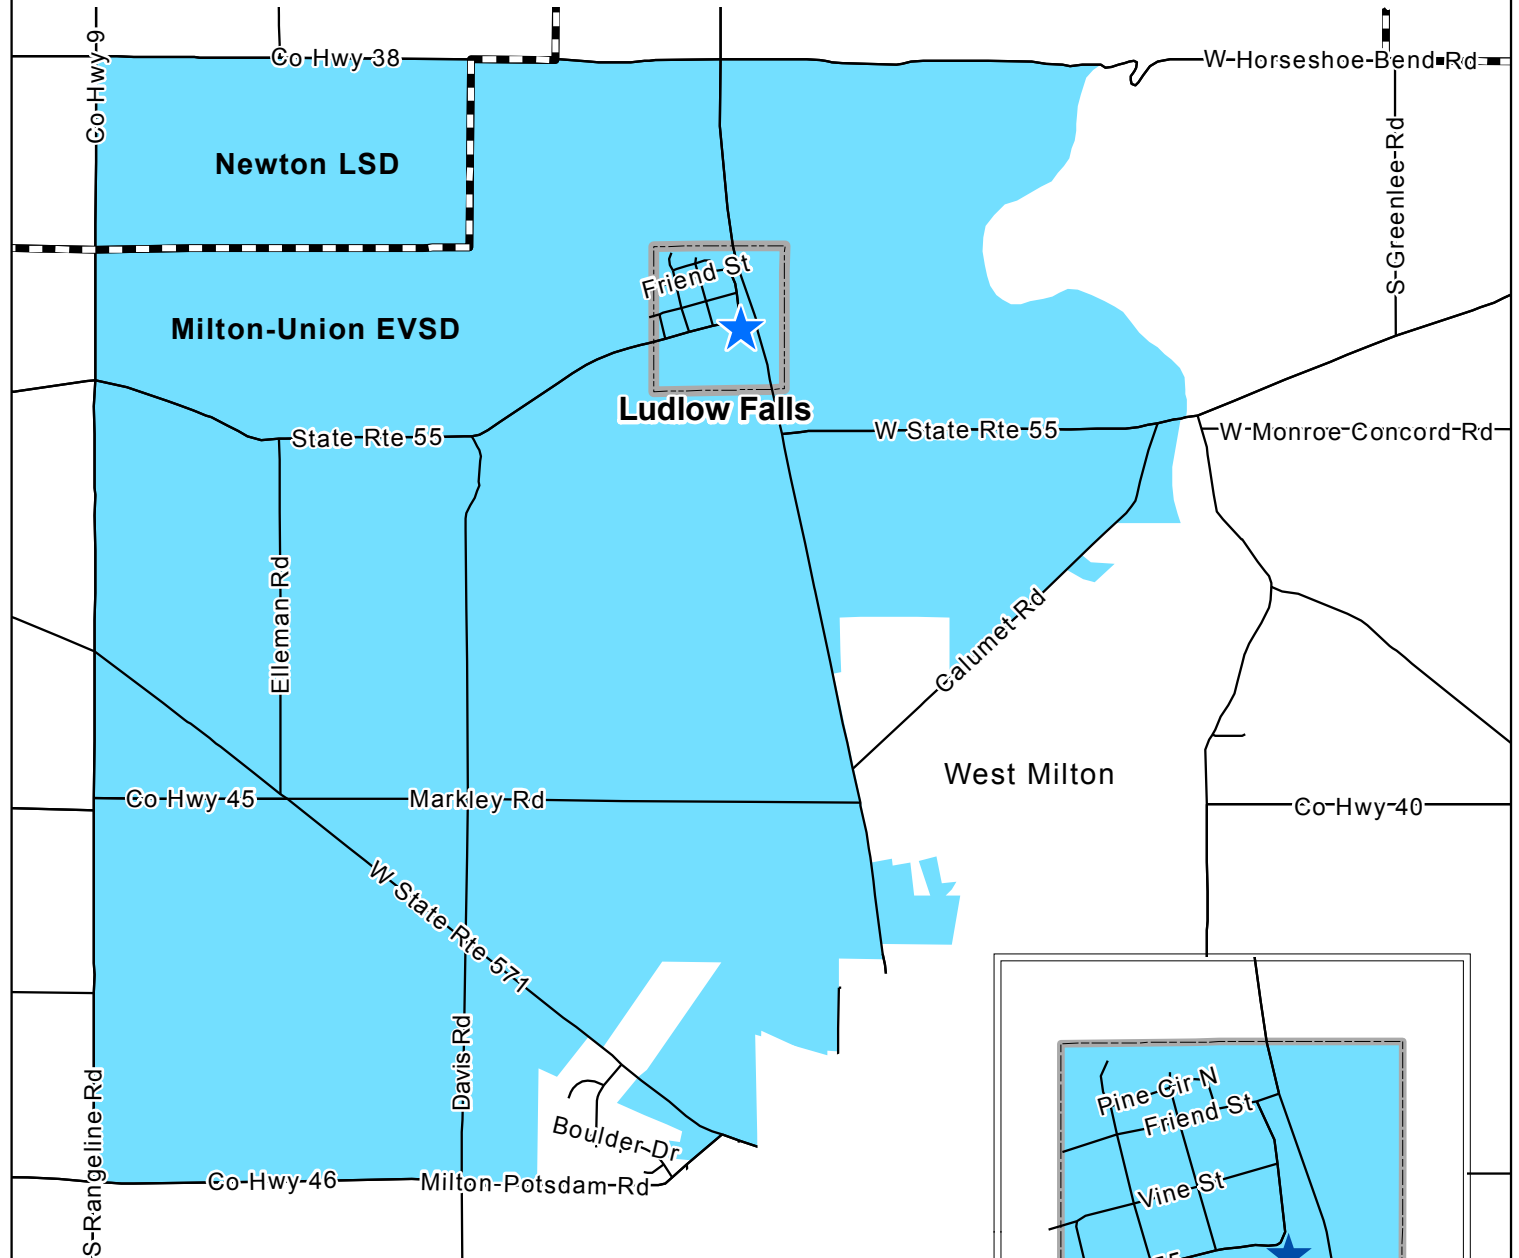

LUDLOW CENTRAL VOTING PRECINCT

Aug. 12, 2012

Legend

- Ludlow Central
- Ludlow_Falls
- School District
- ★ Polling Location
- Streets

This map is for planning purposes only. It is not for legal use.

Polling Location: Ludlow Fire Department
 Address: 10 Greenville Avenue
 School Districts: Milton-Union EVSD
 Newton LSD

Miami County Board of Elections
 Miami County Courthouse
 215 West Main Street
 Troy, Ohio 45373