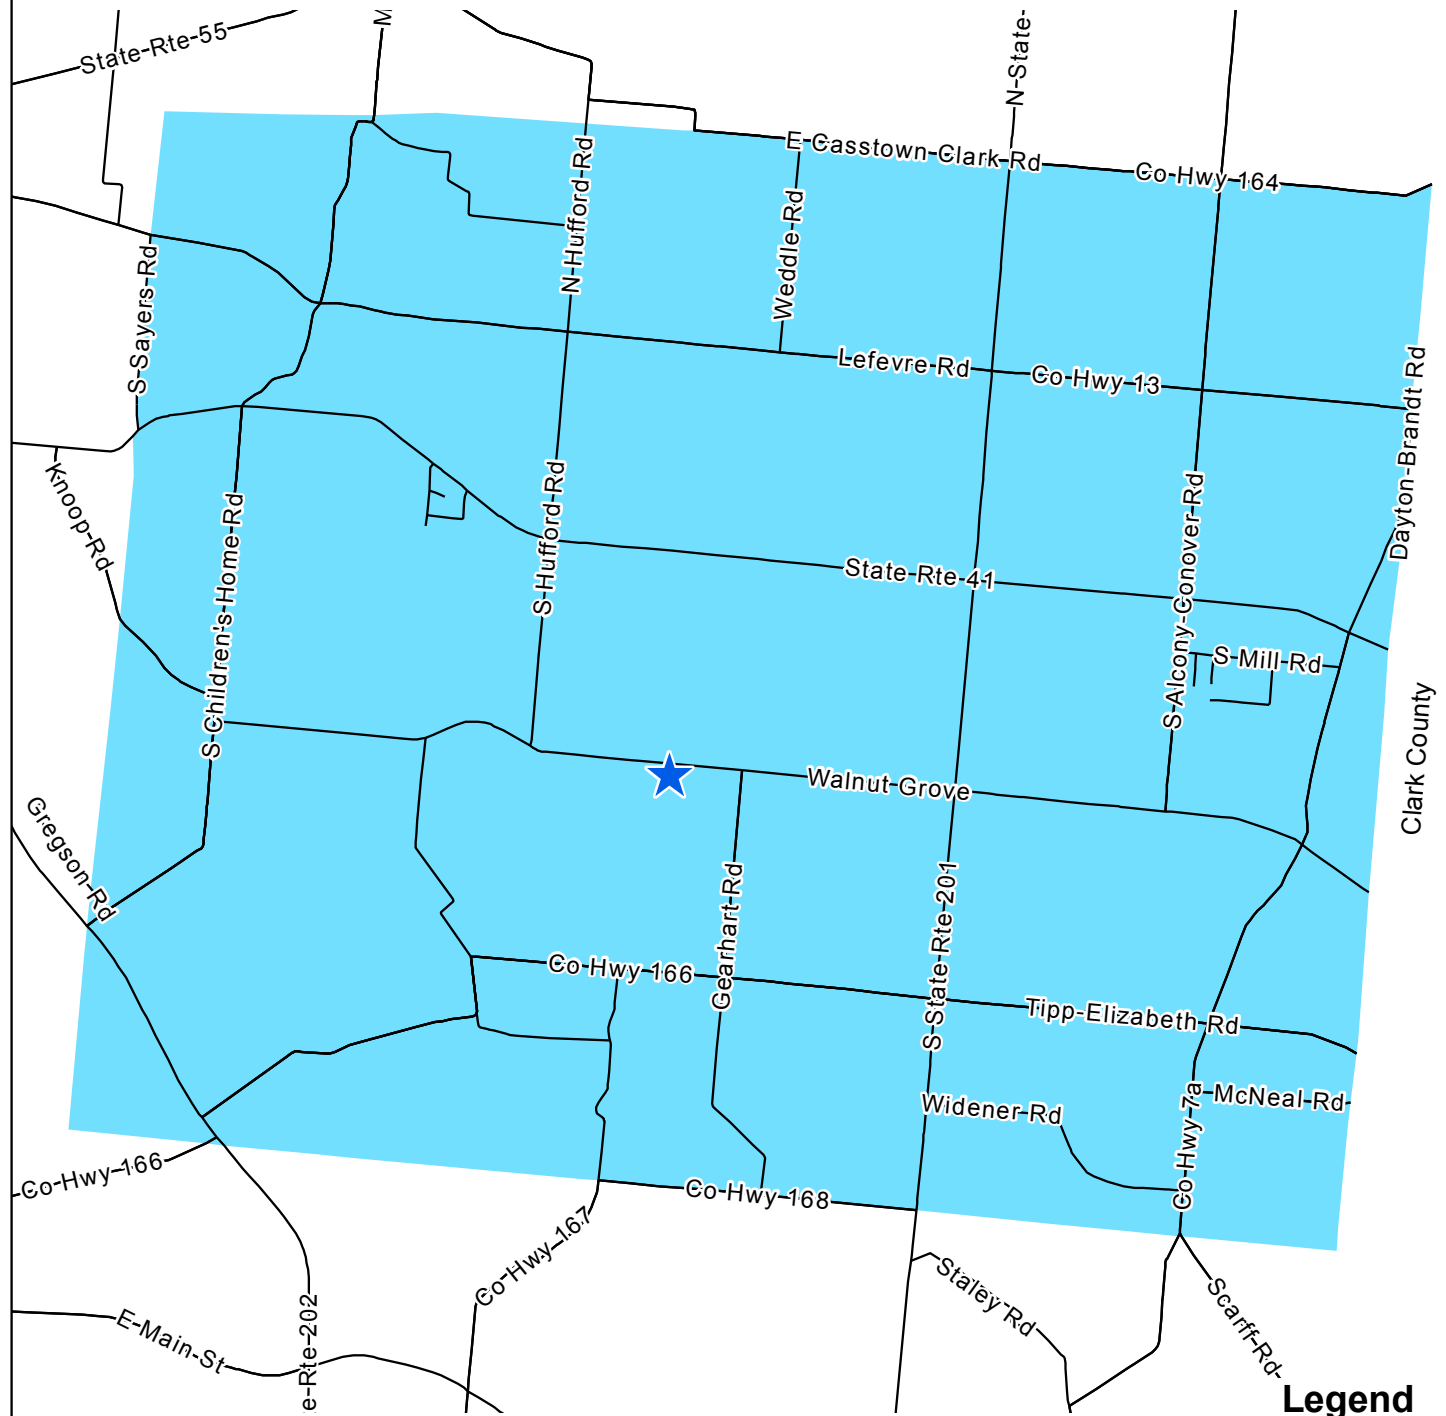

Aug. 12, 2012

ELIZABETH VOTING PRECINCT

Legend

- Elizabeth
- Polling Location
- Streets

Miami County Board of Elections
 Miami County Courthouse
 215 West Main Street
 Troy, Ohio 45373

Polling Location: Elizabeth Township Building
 Address: 5710 Walnut Grove Road
 School District: Miami East LSD

This map is for planning purposes only. It is not for legal use.