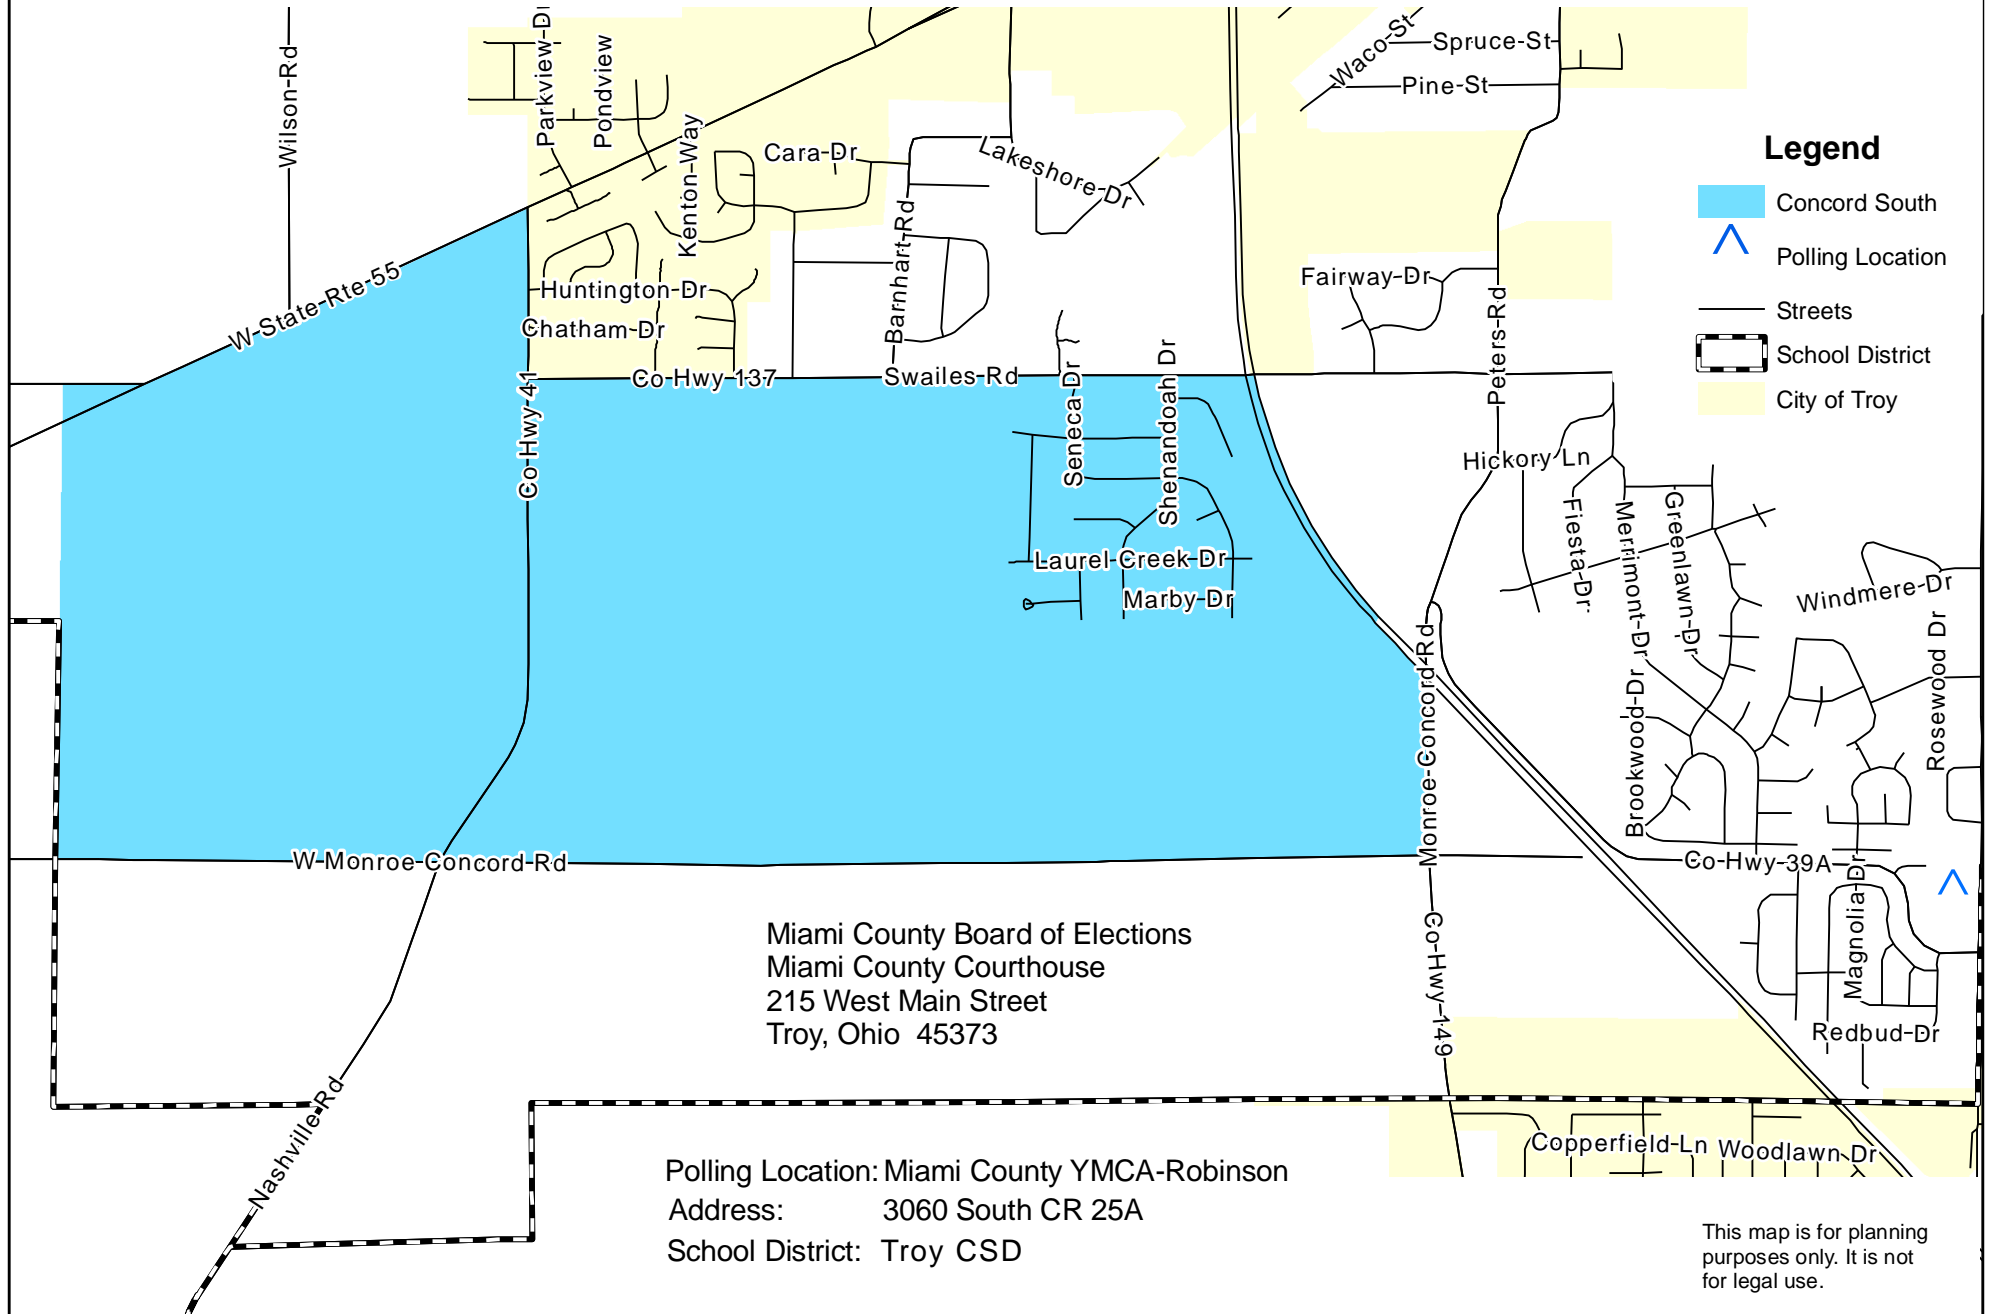

# CONCORD SOUTH VOTING PRECINCT

### Legend

- Concord South
- Polling Location
- Streets
- School District
- City of Troy

Miami County Board of Elections  
 Miami County Courthouse  
 215 West Main Street  
 Troy, Ohio 45373

Polling Location: Miami County YMCA-Robinson  
 Address: 3060 South CR 25A  
 School District: Troy CSD

This map is for planning purposes only. It is not for legal use.