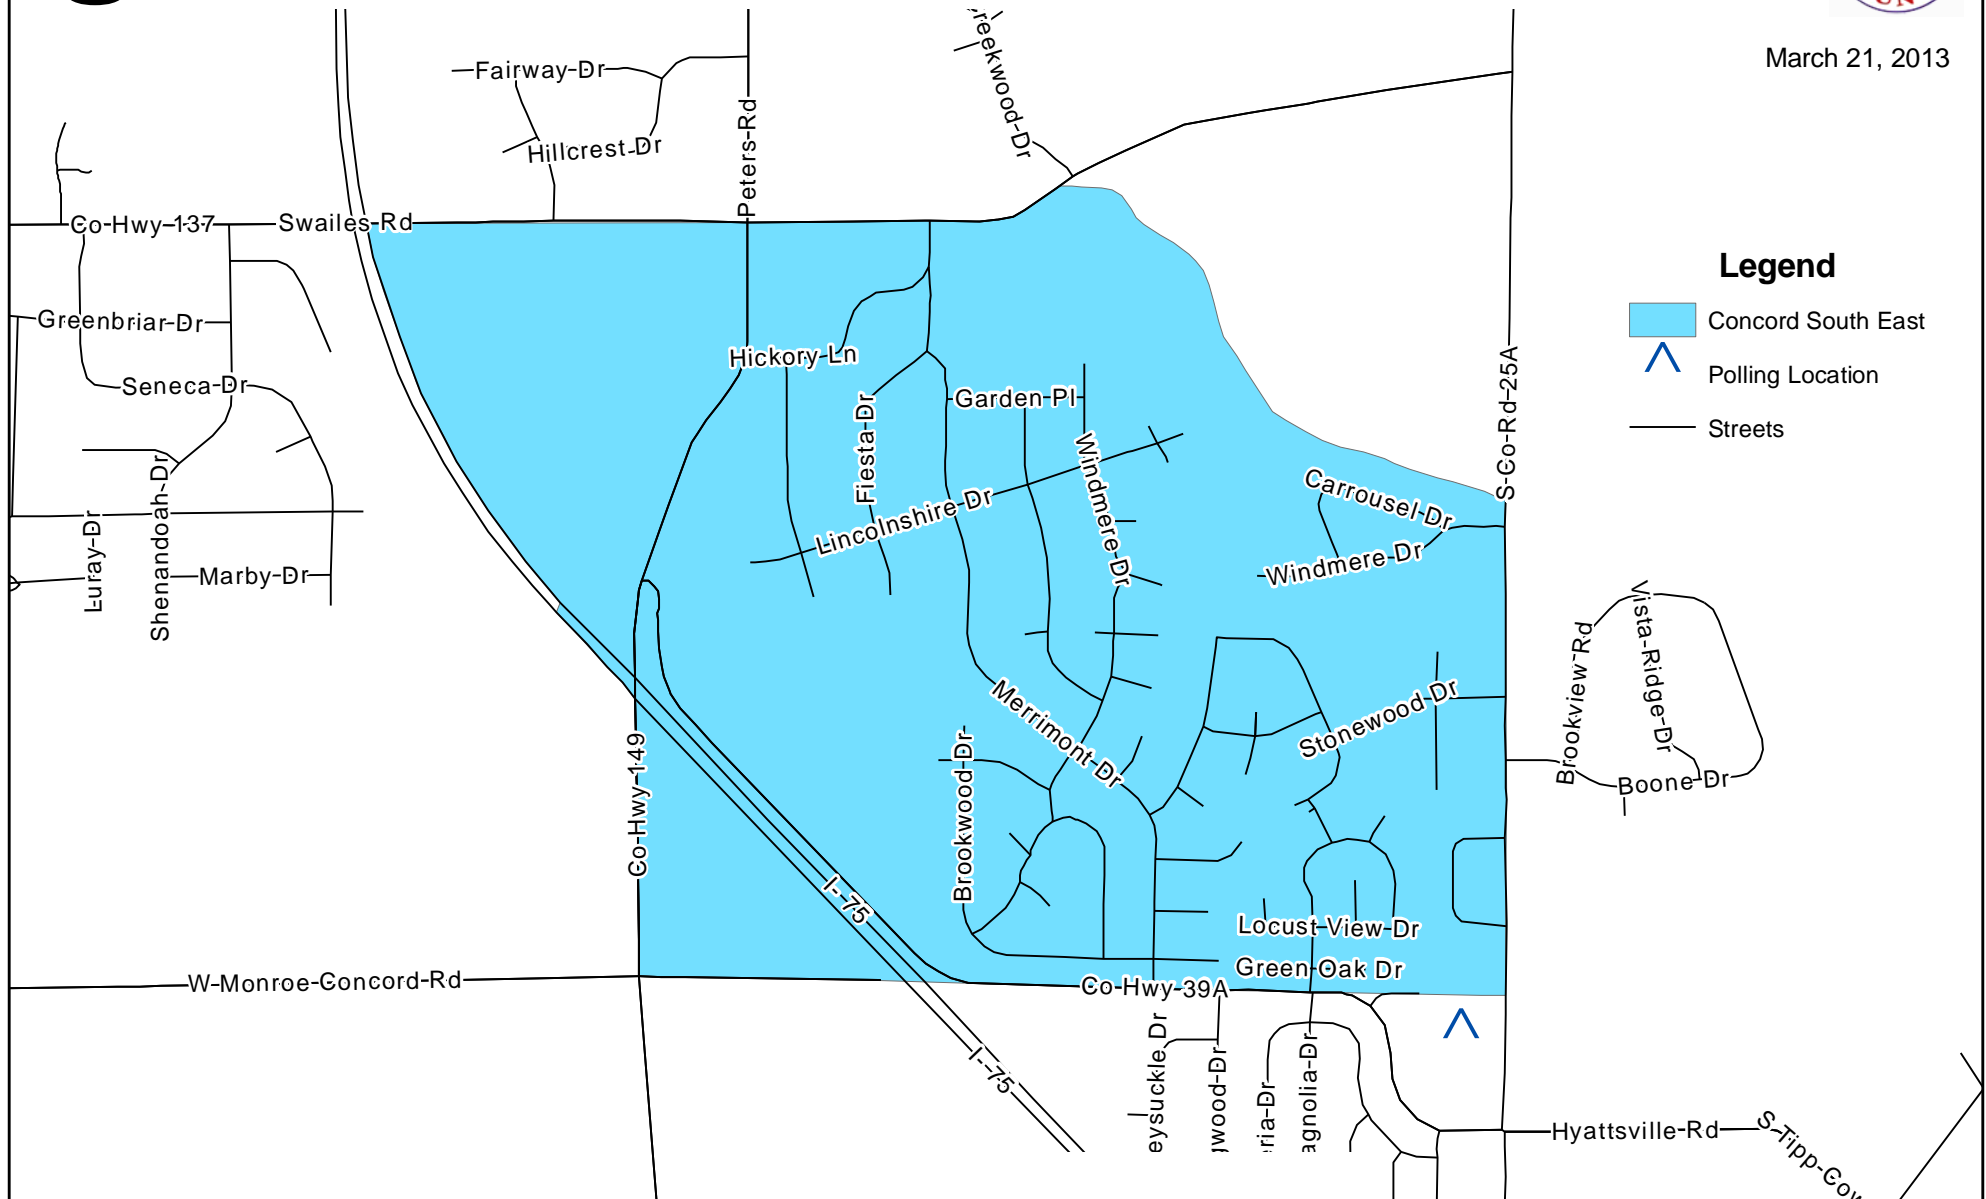

CONCORD SOUTH EAST VOTING PRECINCT

March 21, 2013

Polling Location: Miami County YMCA-Robinson
 Address: 3060 South CR 25A
 School District: Troy CSD

Miami County Board of Elections
 Miami County Courthouse
 215 West Main Street
 Troy, Ohio 45373

This map is for planning purposes only. It is not for legal use.