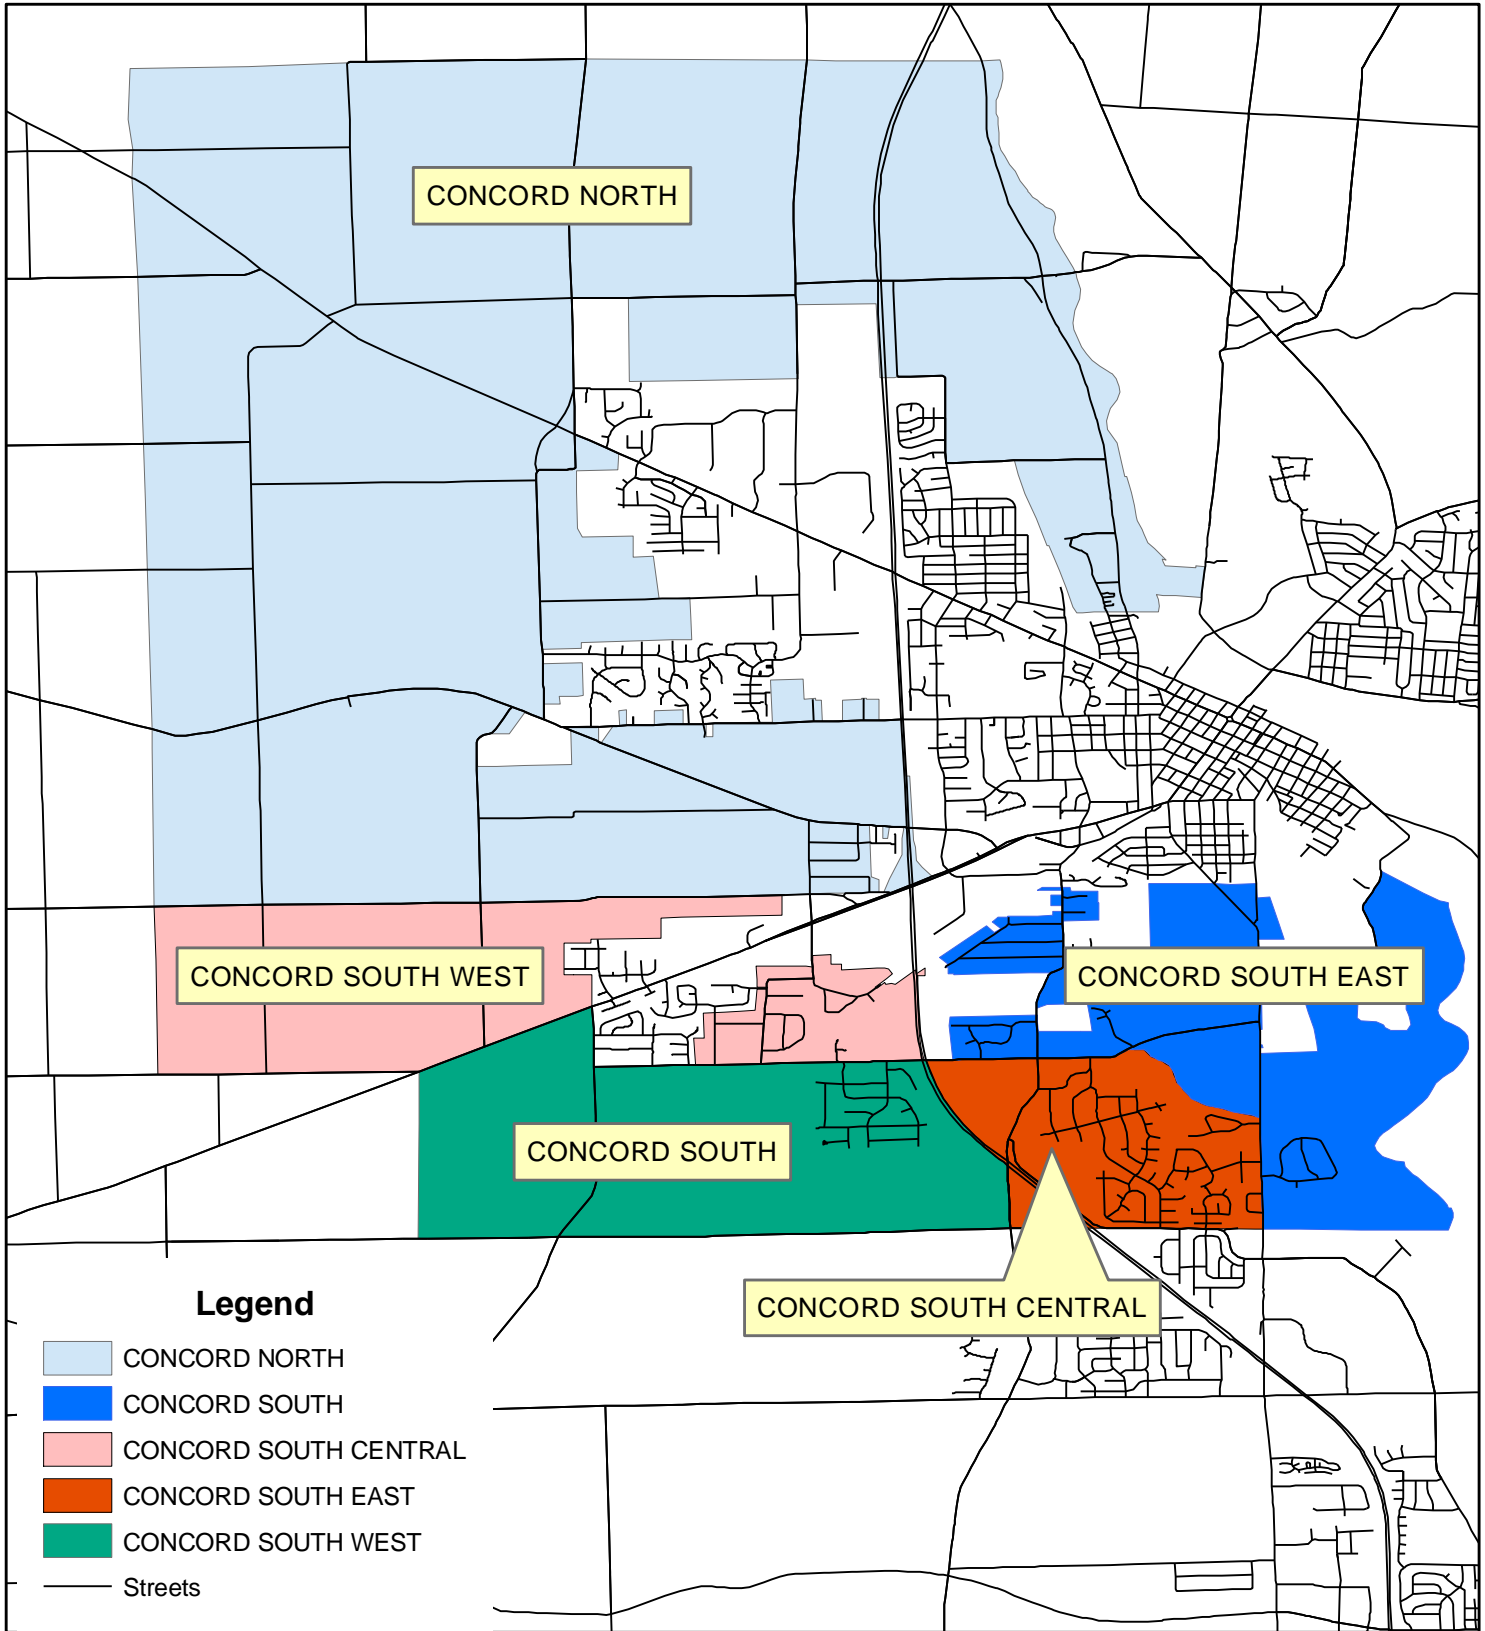

# CONCORD PRECINCTS

February 10, 2013

This map is for planning purposes only. It is not for legal use.

Miami County Board of Elections  
Miami County Courthouse  
215 West Main Street  
Troy, Ohio 45373