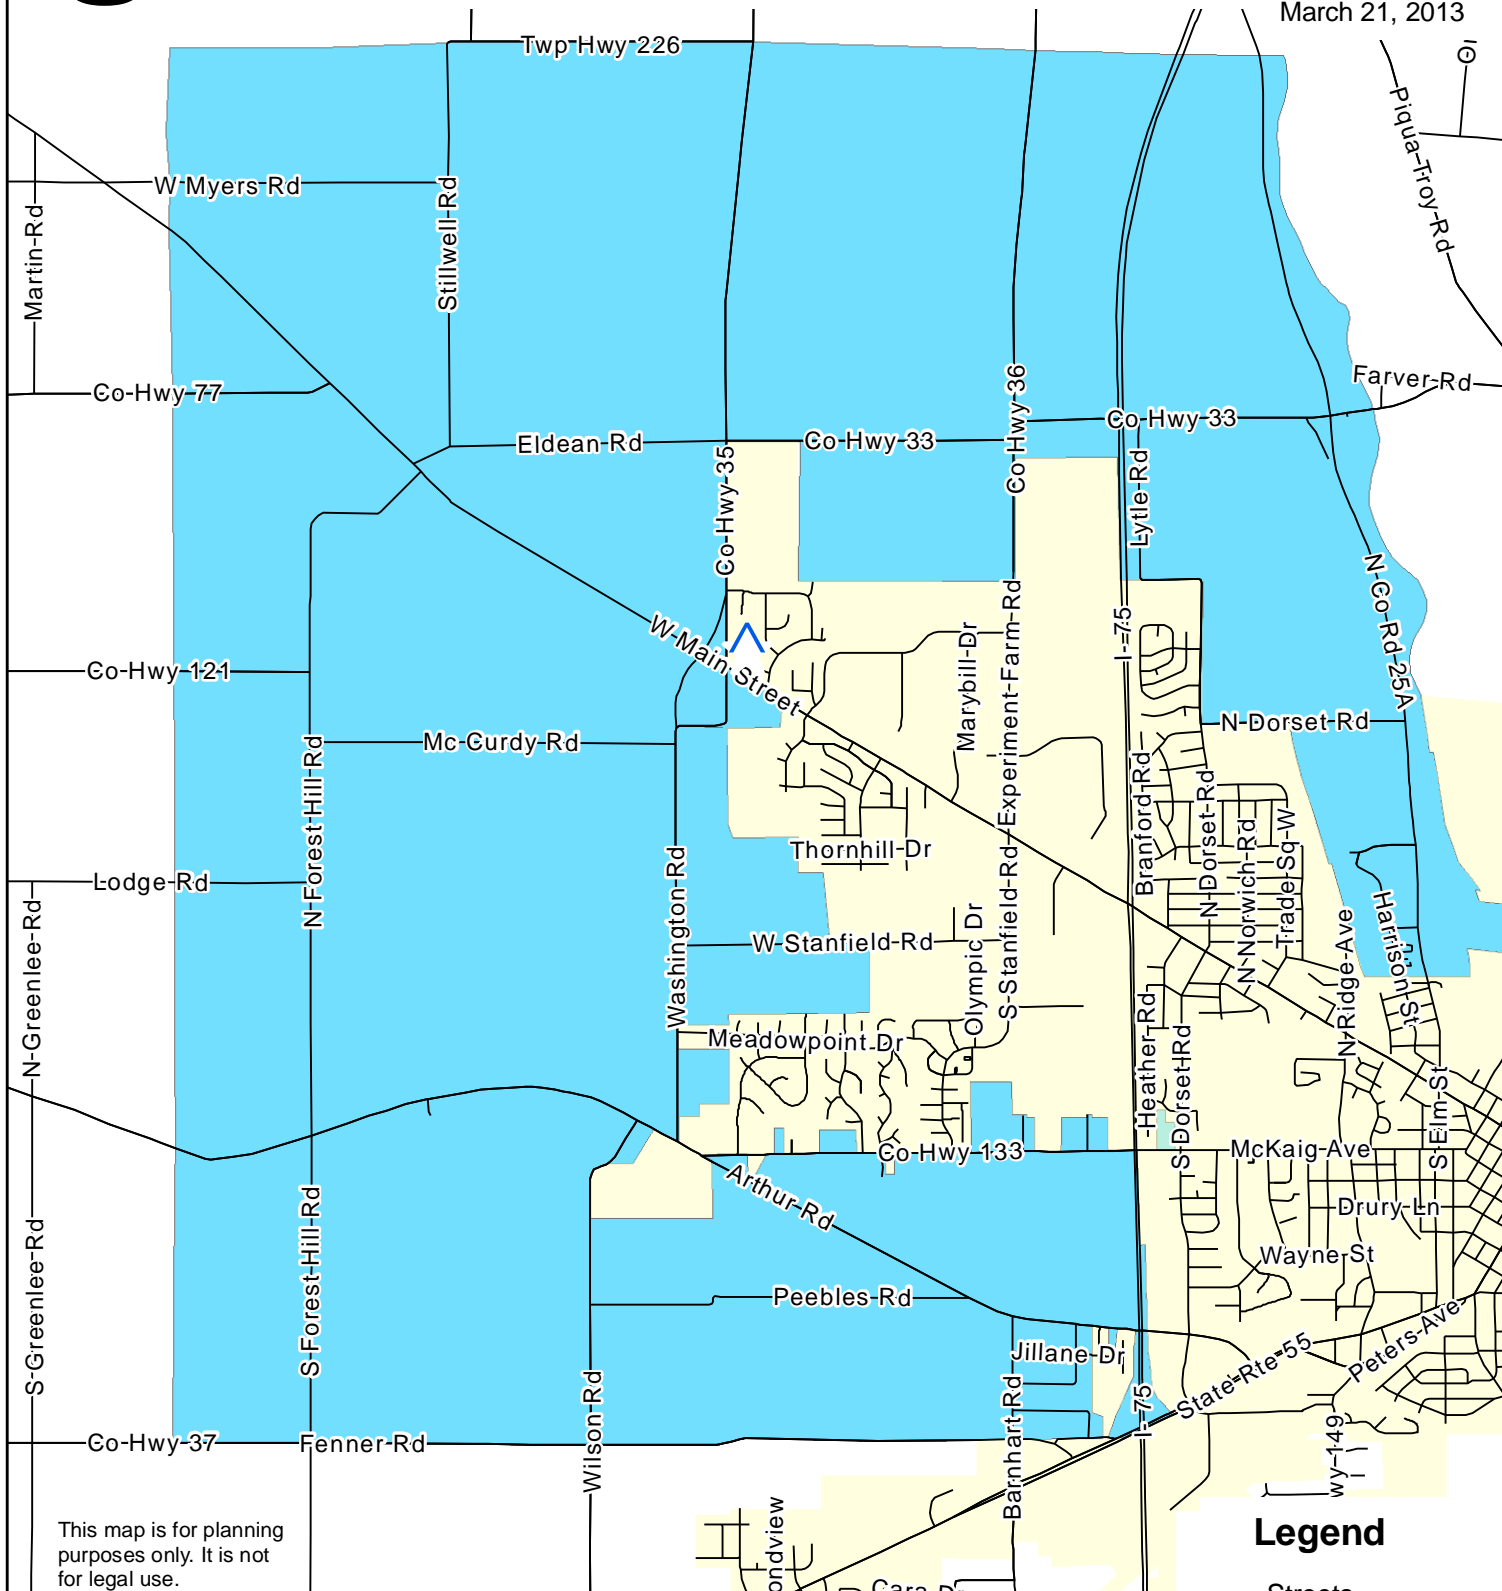

# CONCORD NORTH VOTING PRECINCT

March 21, 2013

This map is for planning purposes only. It is not for legal use.

Miami County Board of Elections  
 Miami County Courthouse  
 215 West Main Street  
 Troy, Ohio 45373

Polling Location: First Lutheran Church-Troy  
 Address: 2899 West Main Street  
 School District: Troy CSD

## Legend

- Streets
- Polling Location
- Concord North
- City of Troy