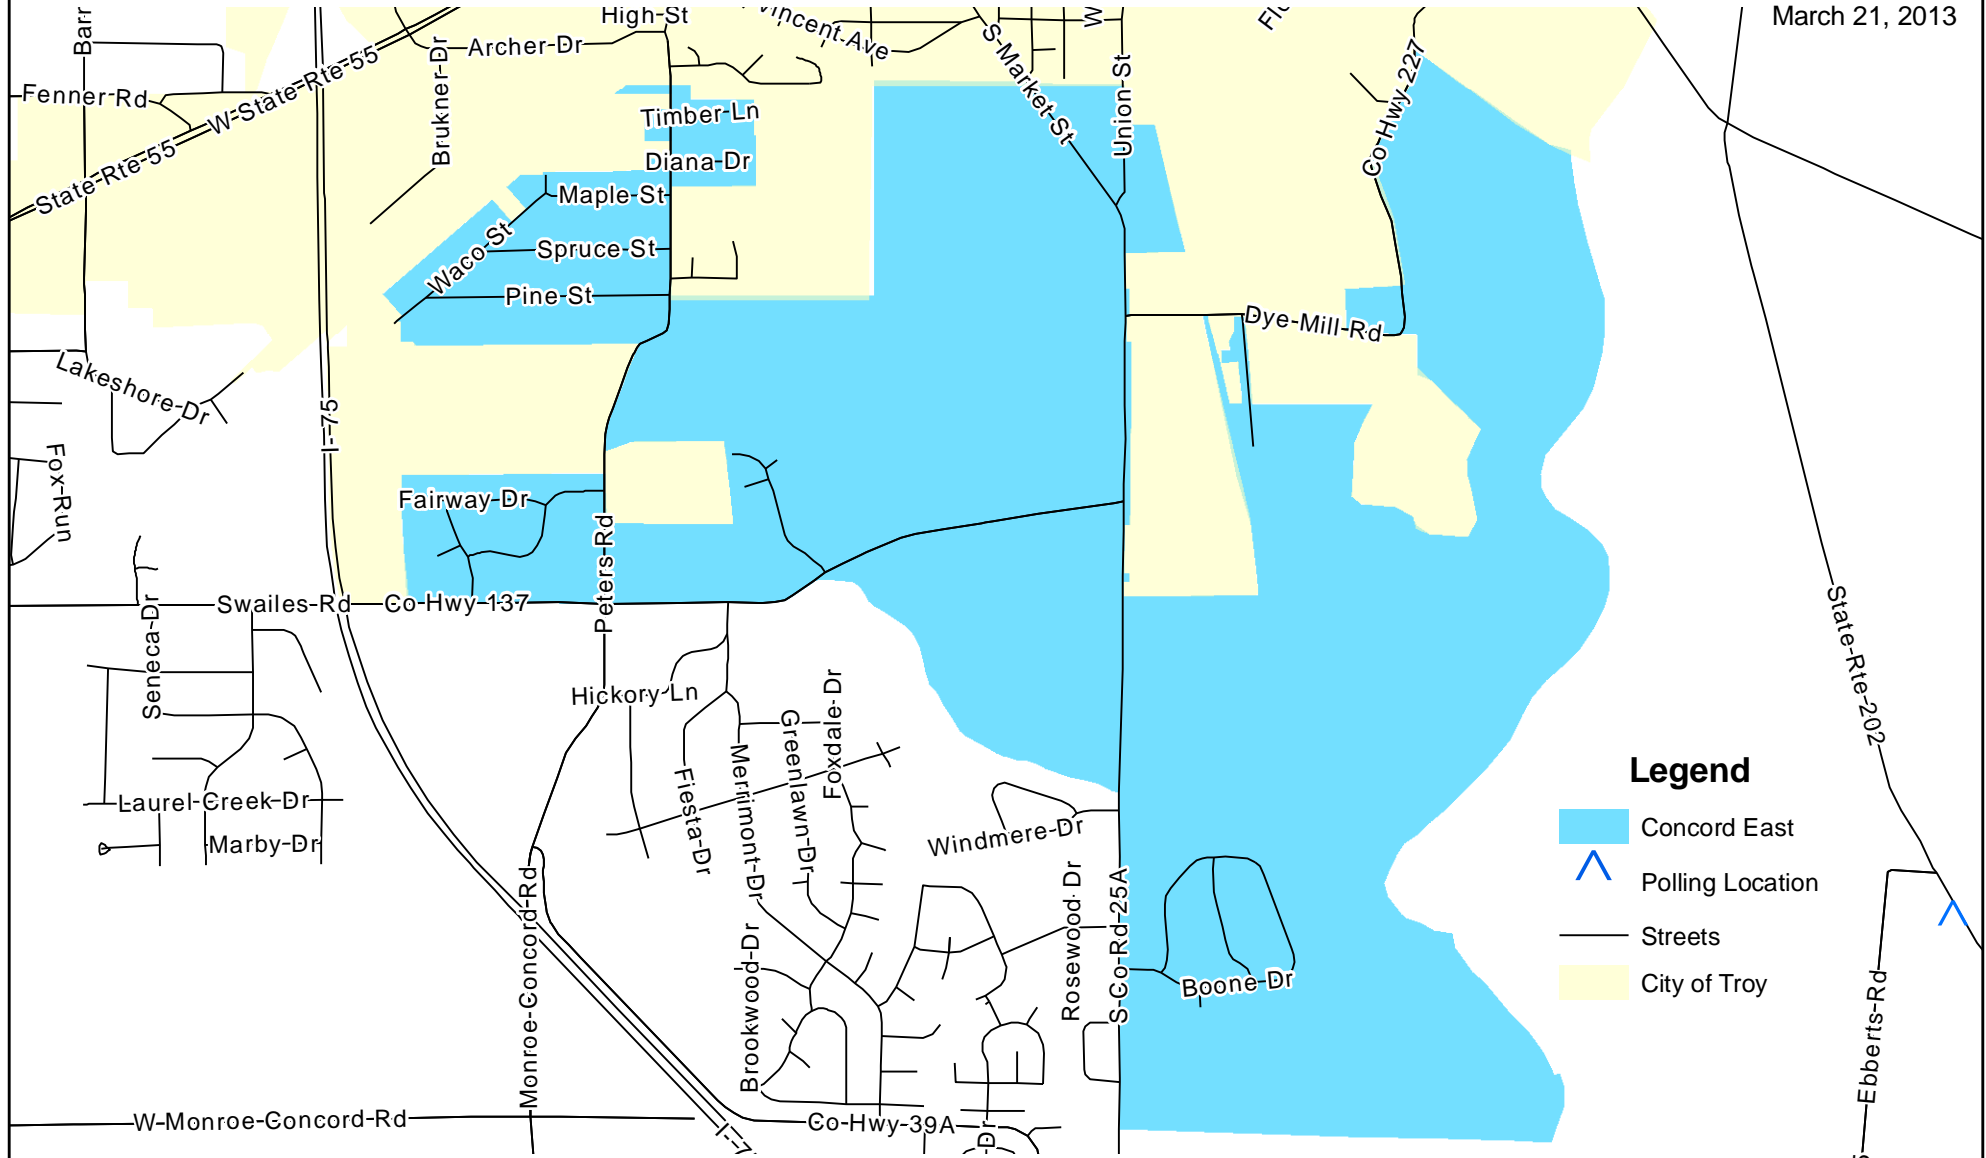

CONCORD EAST VOTING PRECINCT

March 21, 2013

Legend

- Concord East
- Polling Location
- Streets
- City of Troy

This map is for planning purposes only. It is not for legal use.

Polling Location: Miami County YMCA-Robinson
 Address: 3060 South CR 25A
 School District: Troy CSD

Miami County Board of Elections
 Miami County Courthouse
 215 West Main Street
 Troy, Ohio 45373