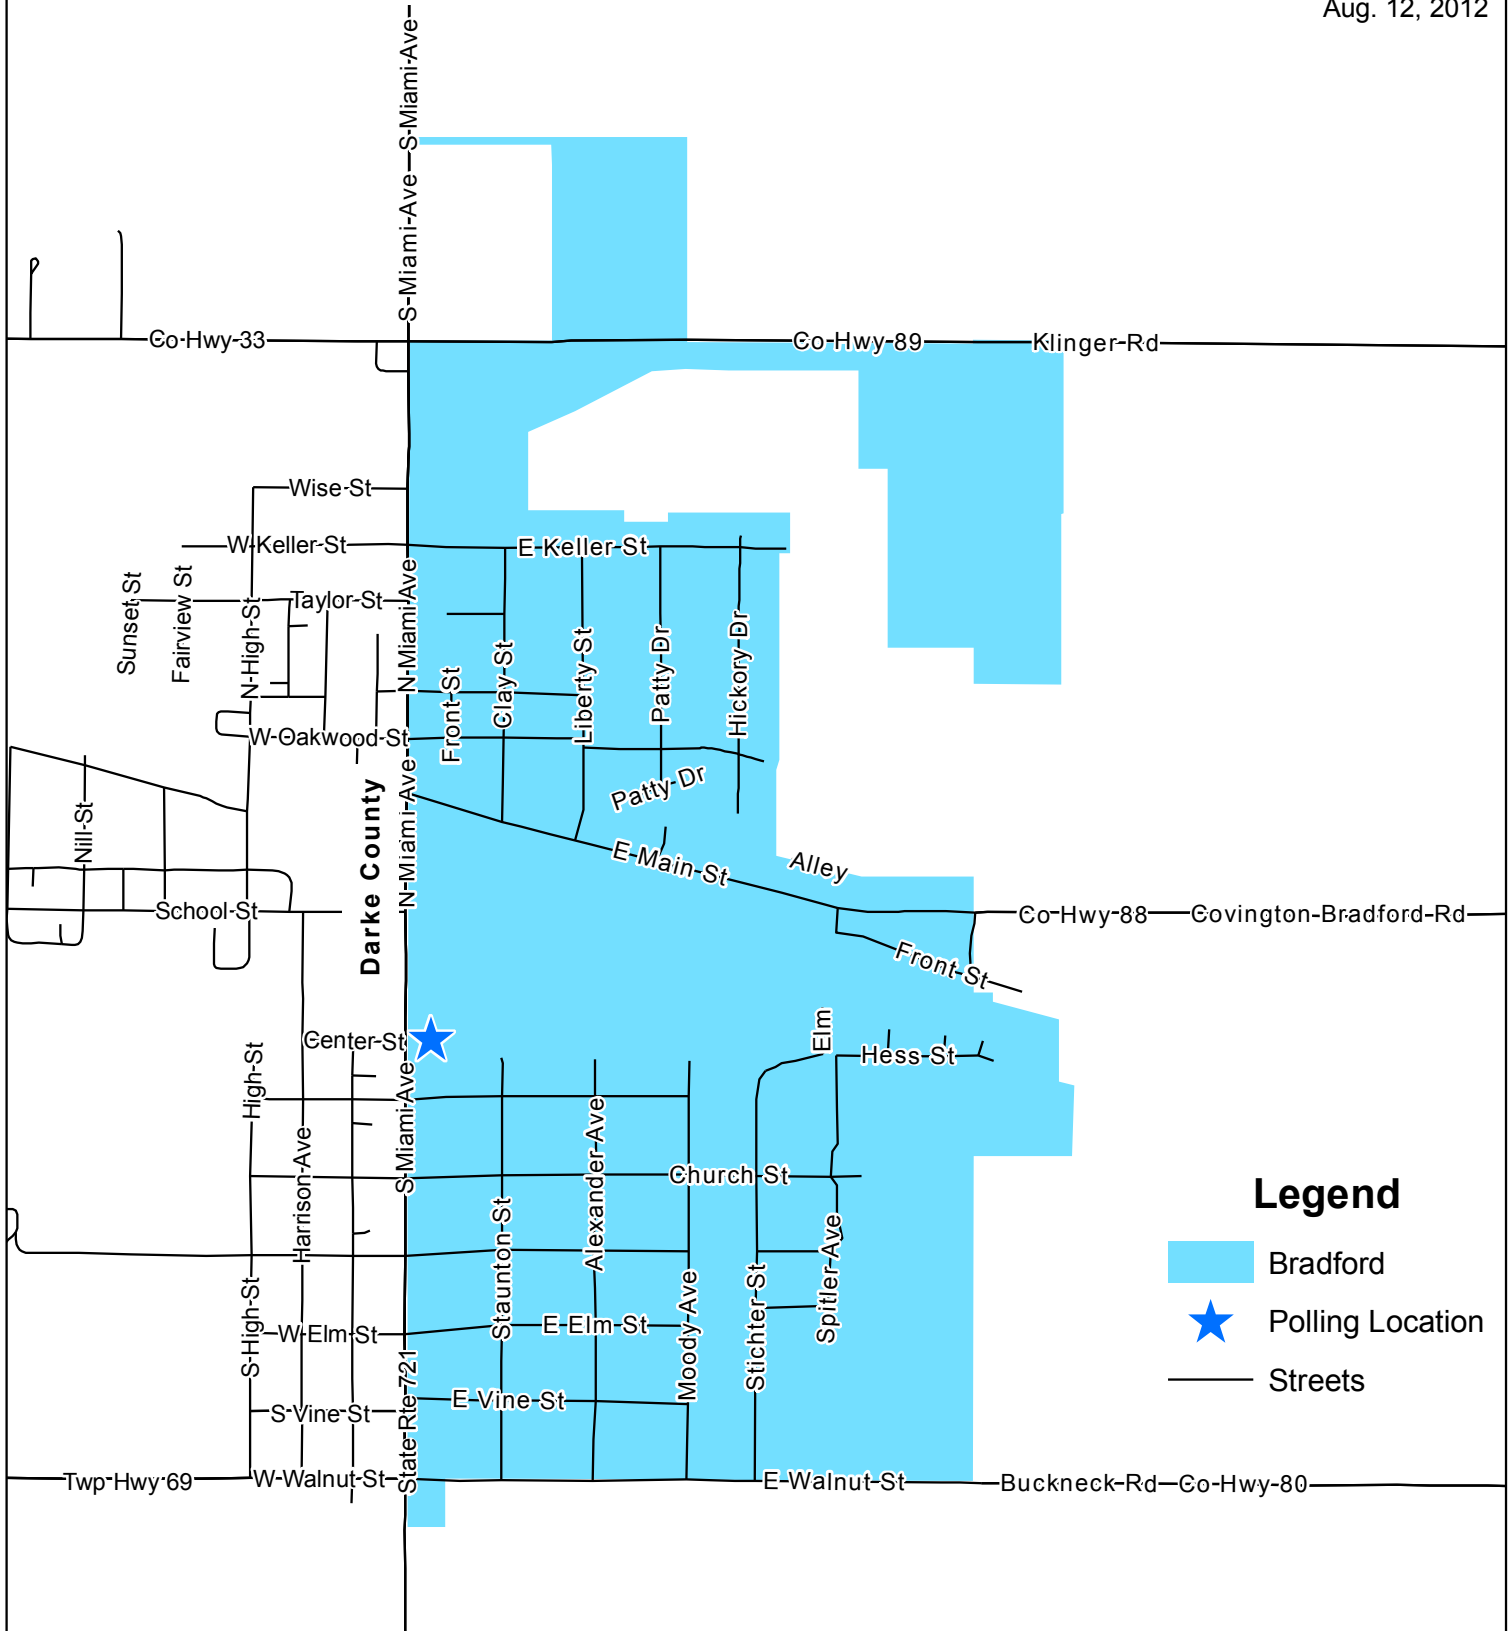

BRADFORD VOTING PRECINCT

Aug. 12, 2012

Miami County Board of Elections
 Miami County Courthouse
 215 West Main Street
 Troy, Ohio 45373

Polling Location: Bradford Fire Department
 Address: 200 South Miami Street
 School District: Bradford EVSD

This map is for planning purposes only. It is not for legal use.