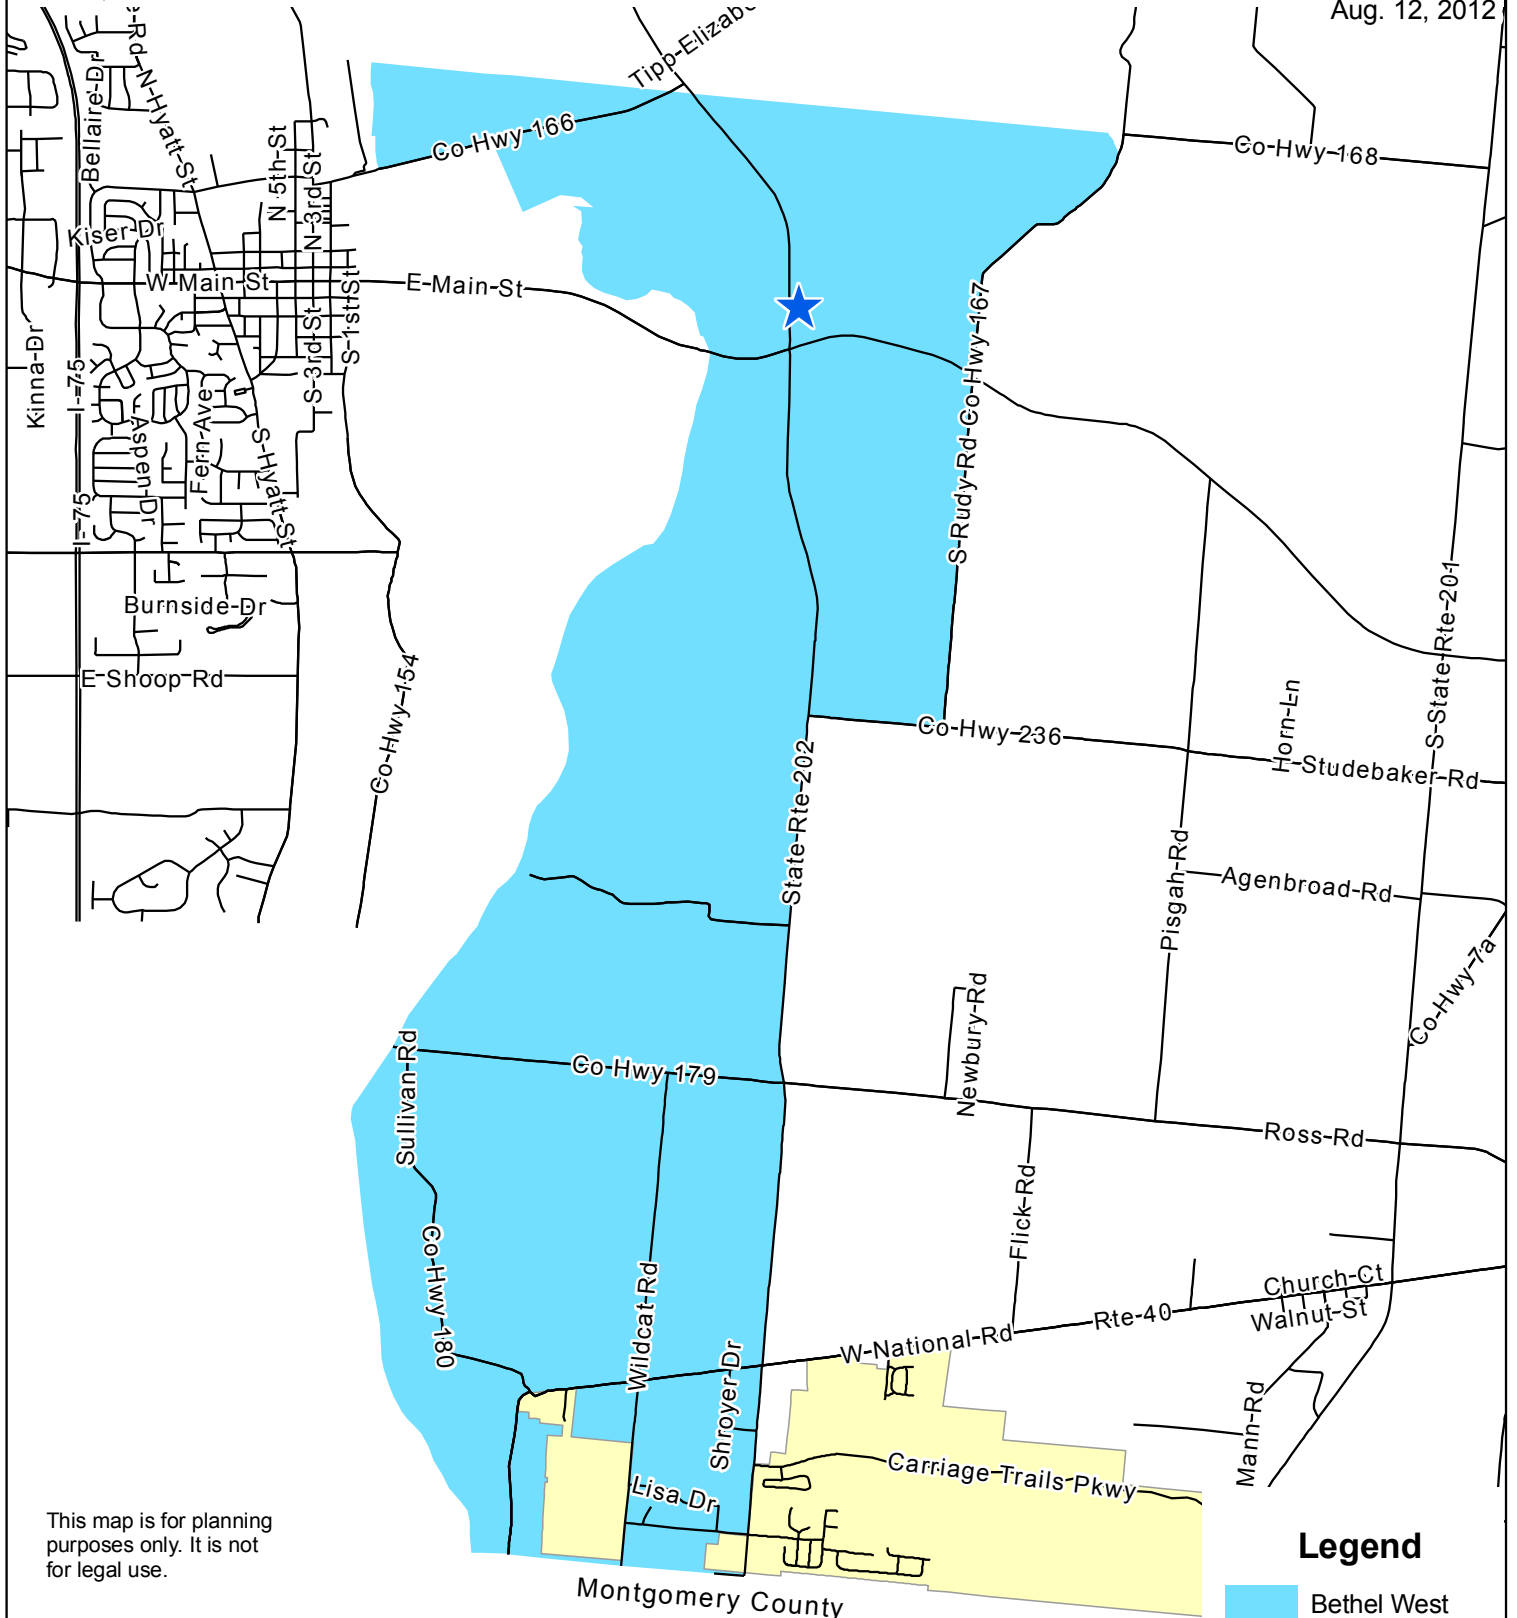

Aug. 12, 2012

BETHEL WEST VOTING PRECINCT

This map is for planning purposes only. It is not for legal use.

Legend

- Bethel West
- Huber Heights
- Polling Location
- Streets

Miami County Board of Elections
 Miami County Courthouse
 215 West Main Street
 Troy, Ohio 45373

Polling Location: West Charleston Church
 Address: 4817 SR 202
 School District: Bethel LSD