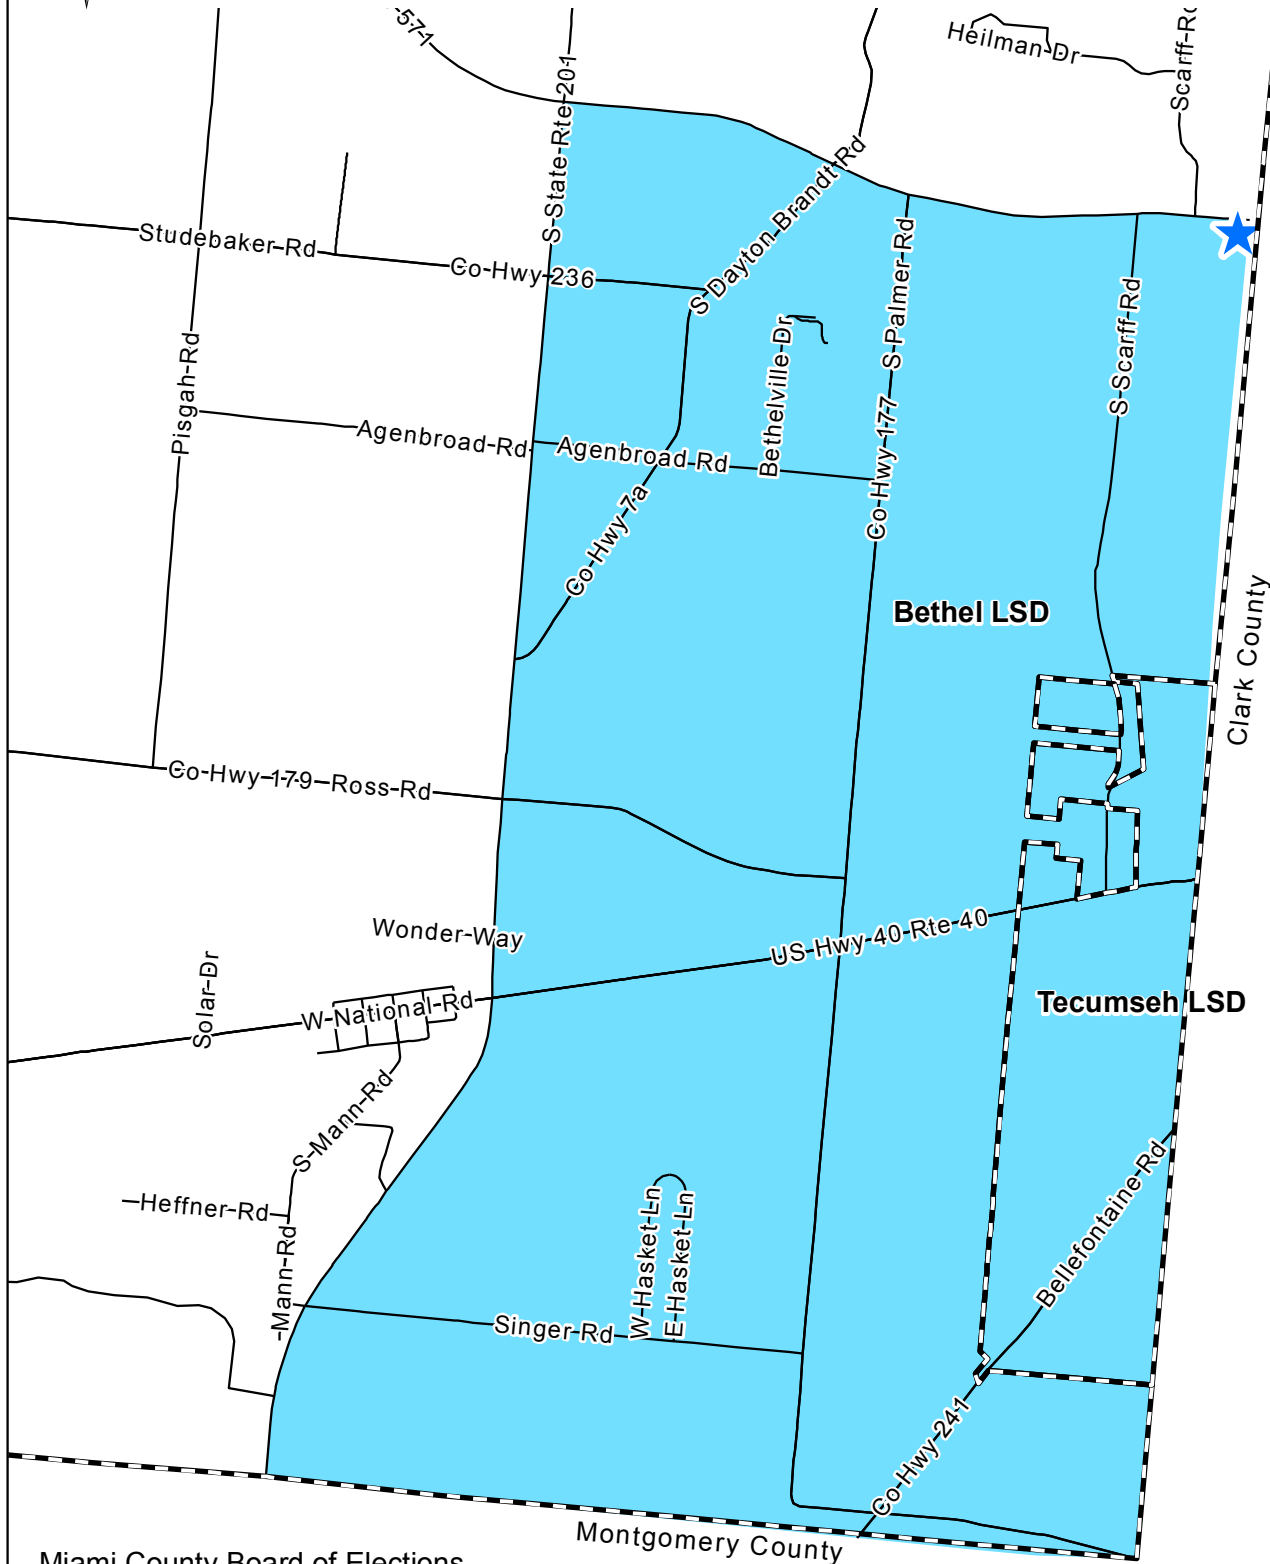

# BETHEL SOUTH EAST VOTING PRECINCT

Aug. 12, 2012

Miami County Board of Elections  
 Miami County Courthouse  
 215 West Main Street  
 Troy, Ohio 45373

Polling Location: First Baptist Church, New Carlisle  
 Address: 8870 East SR 571  
 School Districts: Bethel LSD  
 Tecumseh LSD

This map is for planning purposes only. It is not for legal use.

## Legend

-  Bethel South East
-  Polling Location
-  School Districts
-  Streets