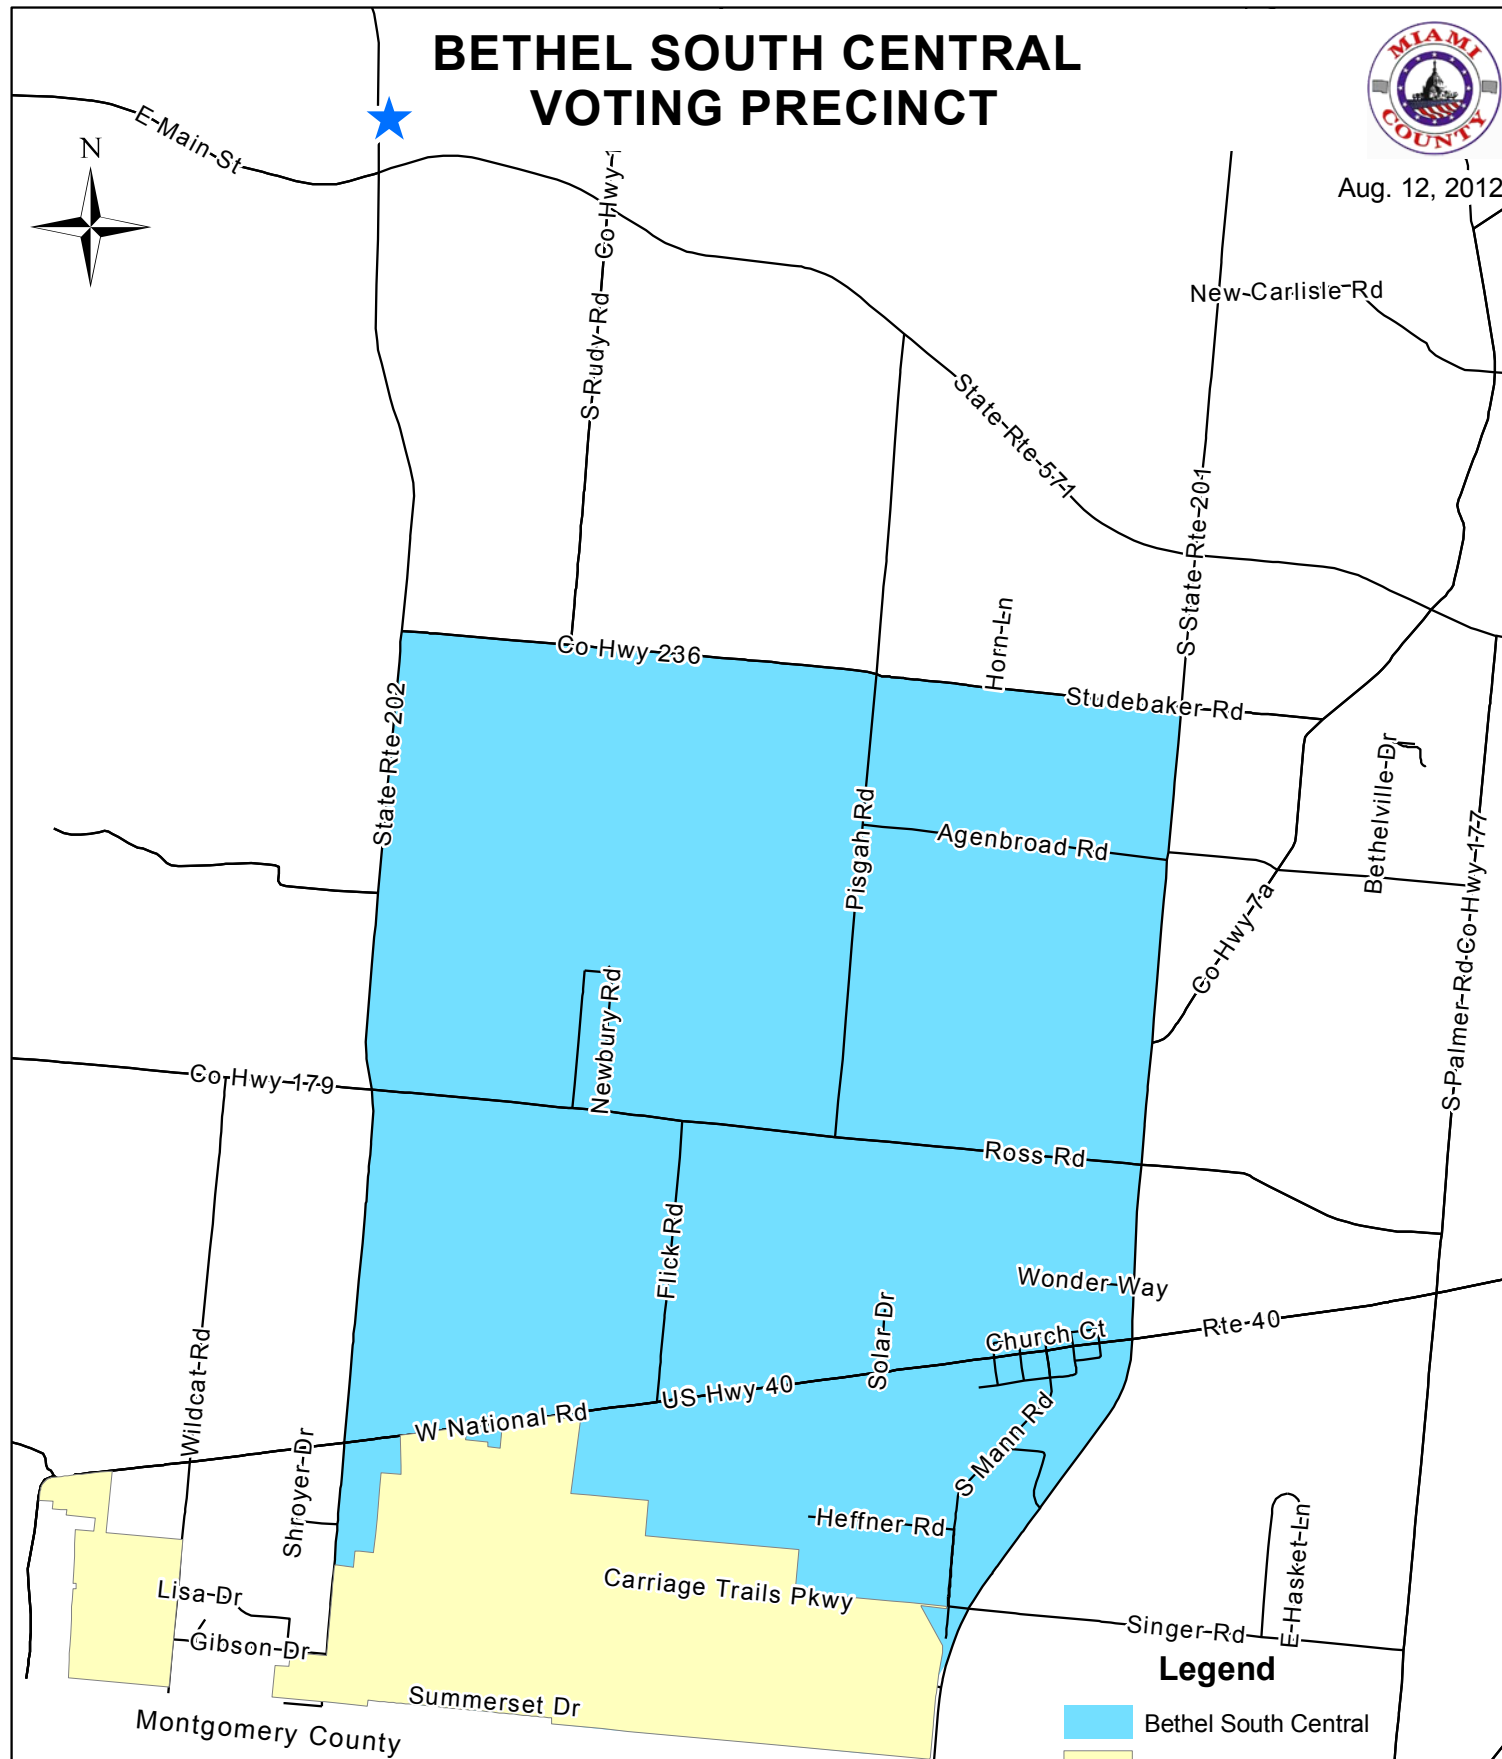

BETHEL SOUTH CENTRAL VOTING PRECINCT

Aug. 12, 2012

Legend

- Bethel South Central
- Huber Heights
- Polling Location
- Streets

Miami County Board of Elections
 Miami County Courthouse
 215 West Main Street
 Troy, Ohio 45373

Polling Location: West Charleston Church
 Address: 4817 SR 202
 School District: Bethel LSD

This map is for planning purposes only. It is not for legal use.