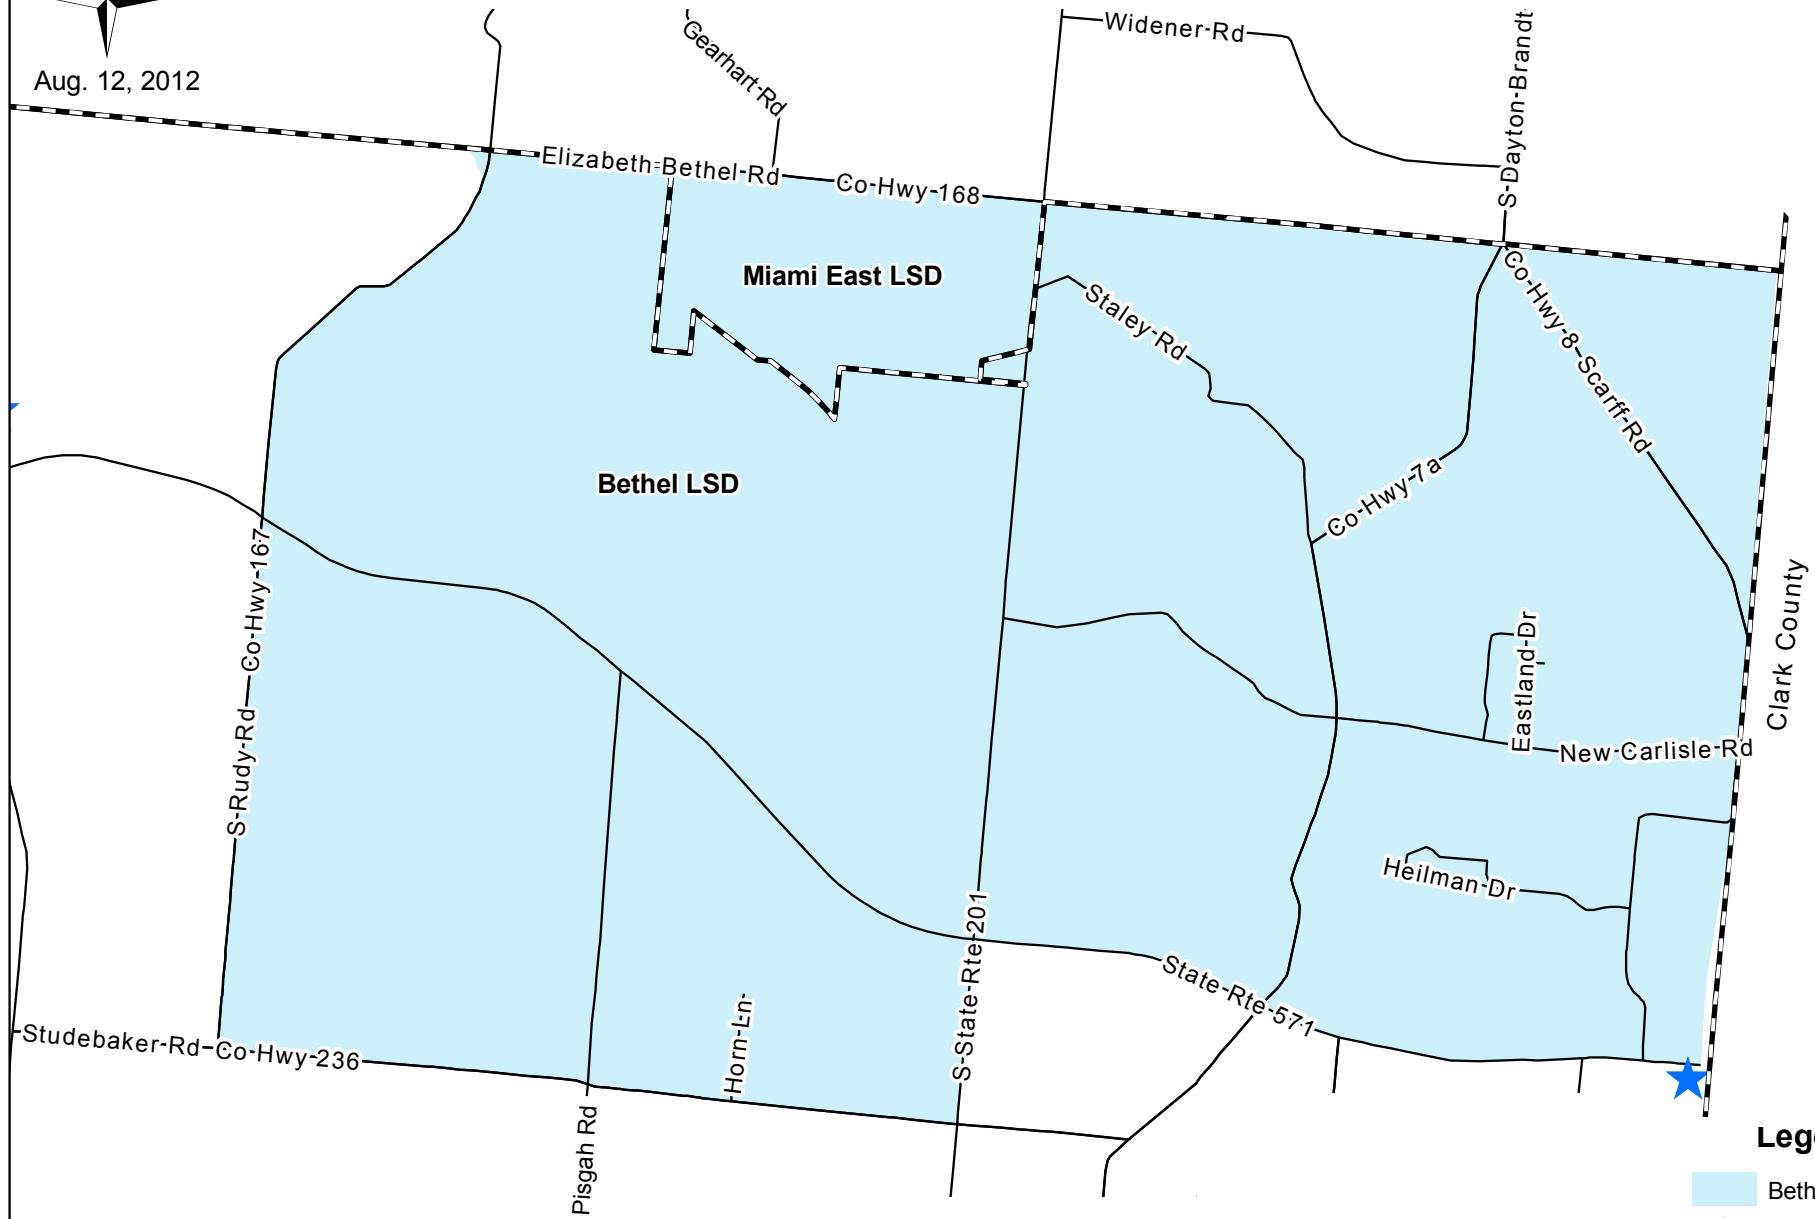

# BETHEL EAST VOTING PRECINCT

### Legend

- Bethel East
- Polling Location
- School District
- Streets

Miami County Board of Elections  
 Miami County Courthouse  
 215 West Main Street  
 Troy, Ohio 45373

Polling Location: First Baptist Church, New Carlisle  
 Address: 8870 East SR 571  
 School Districts: Bethel LSD  
 Miami East LSD

This map is for planning purposes only. It is not for legal use.