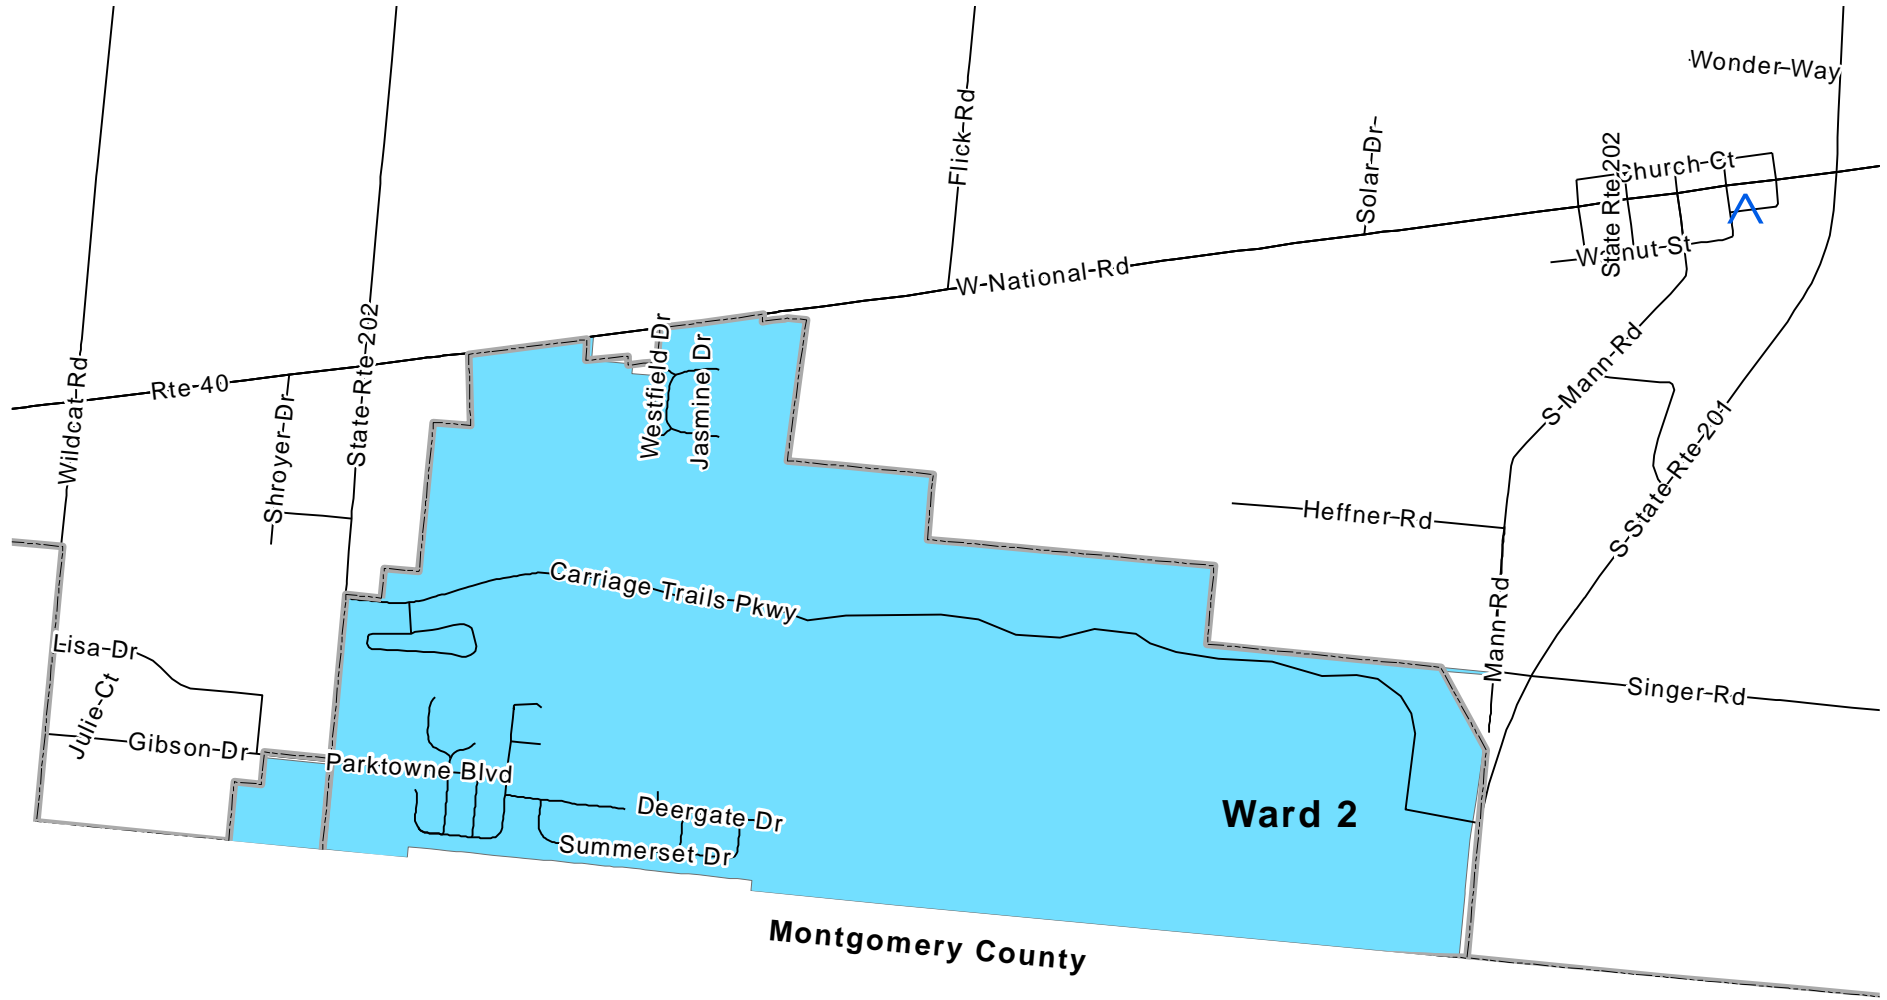

April 22, 2014

Bethel / Huber Heights Voting Precinct

Legend

- Huber_Heights
- Polling Location
- Council / Ward
- Streets

Polling Location: Bethel Twp. Fire
 Address: 8735 S. Second Street
 School District: Bethel LSD

Miami County Board of Elections
 Miami County Courthouse
 215 West Main Street
 Troy, Ohio 45373

This map is for planning purposes only. It is not for legal use.