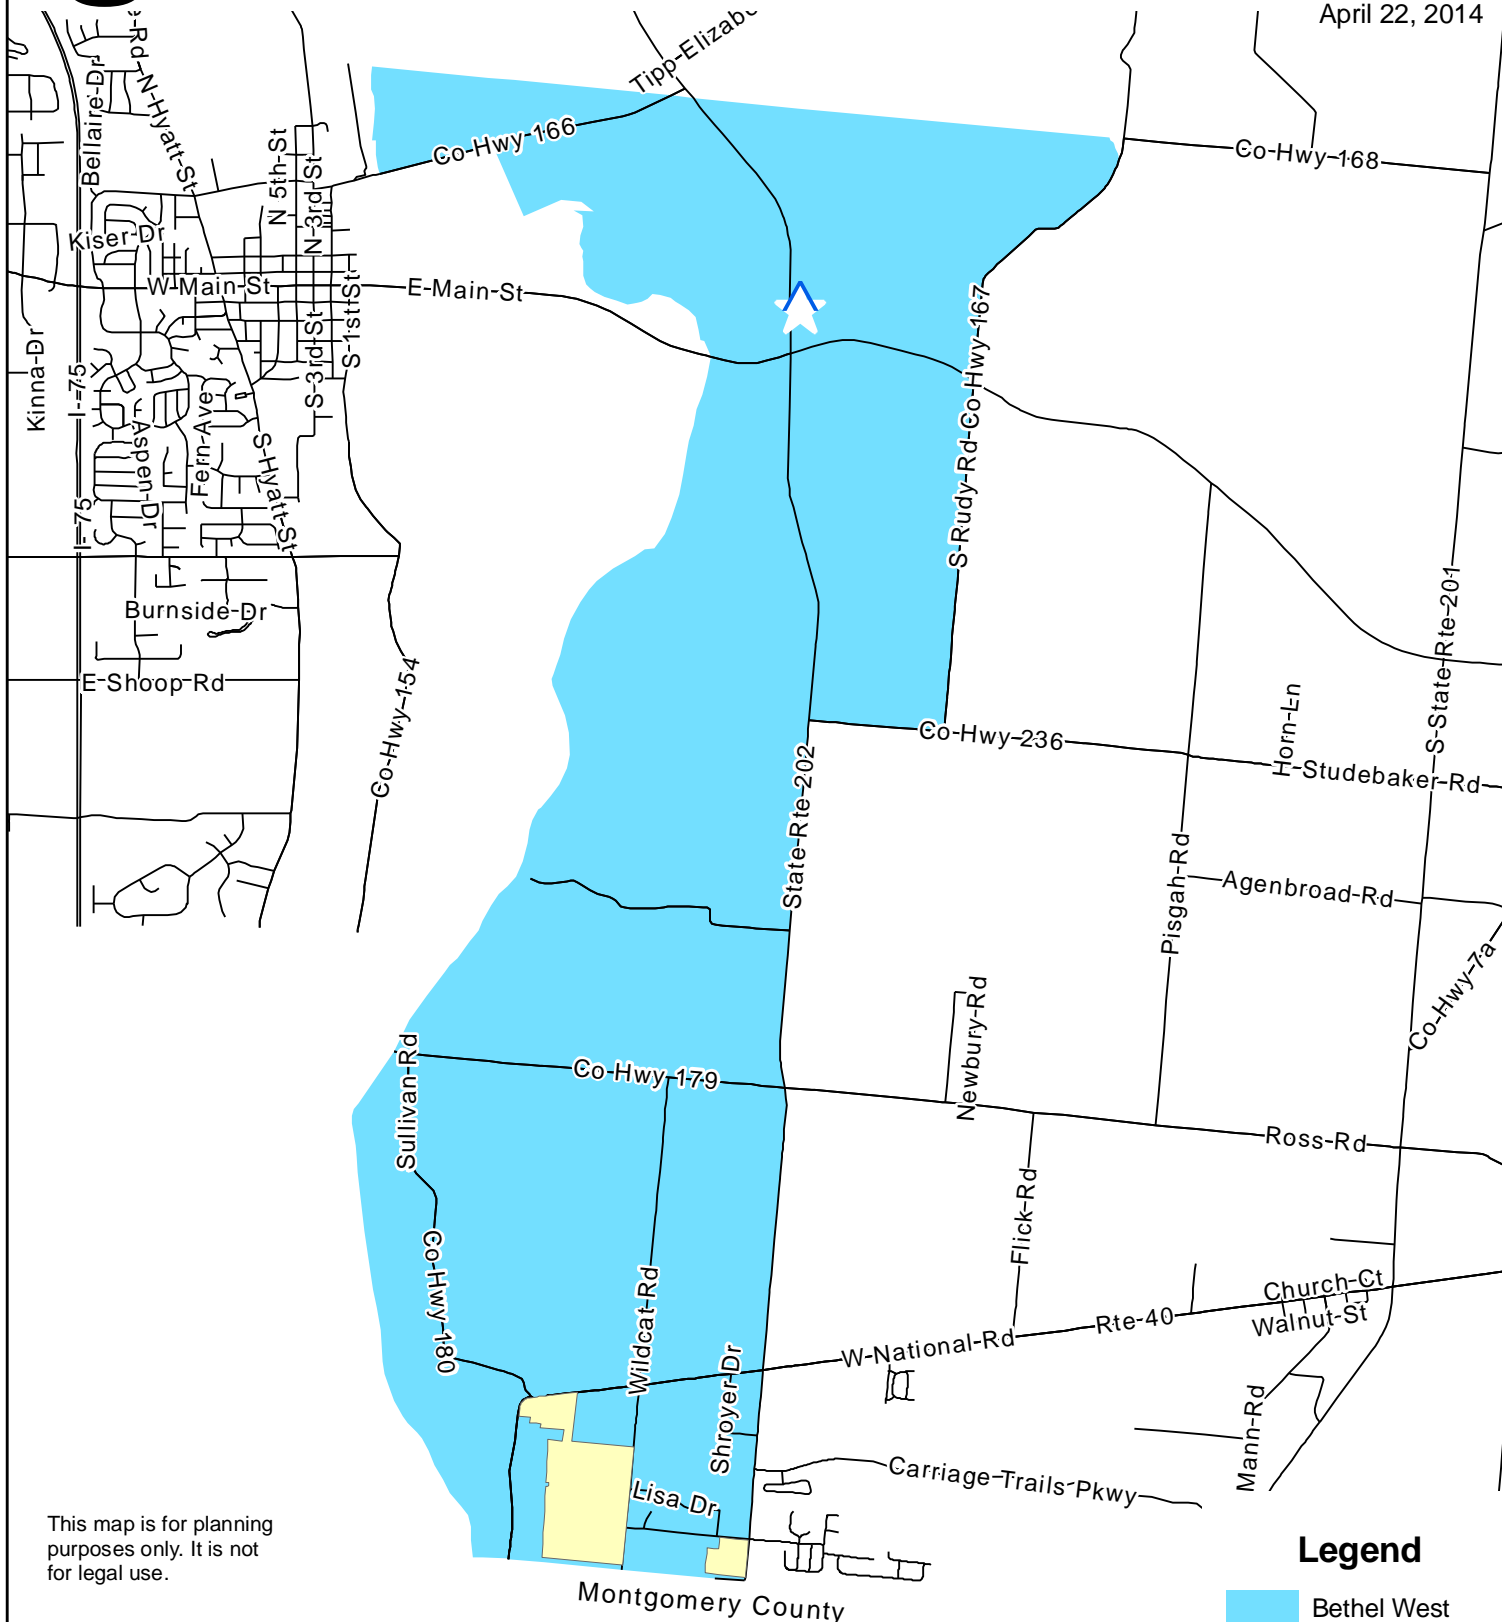

# BETHEL WEST VOTING PRECINCT

April 22, 2014

This map is for planning purposes only. It is not for legal use.

### Legend

- Bethel West
- Huber Heights
- Polling Location
- Streets

Miami County Board of Elections  
 Miami County Courthouse  
 215 West Main Street  
 Troy, Ohio 45373

Polling Location: West Charleston Church  
 Address: 4817 SR 202  
 School District: Bethel LSD